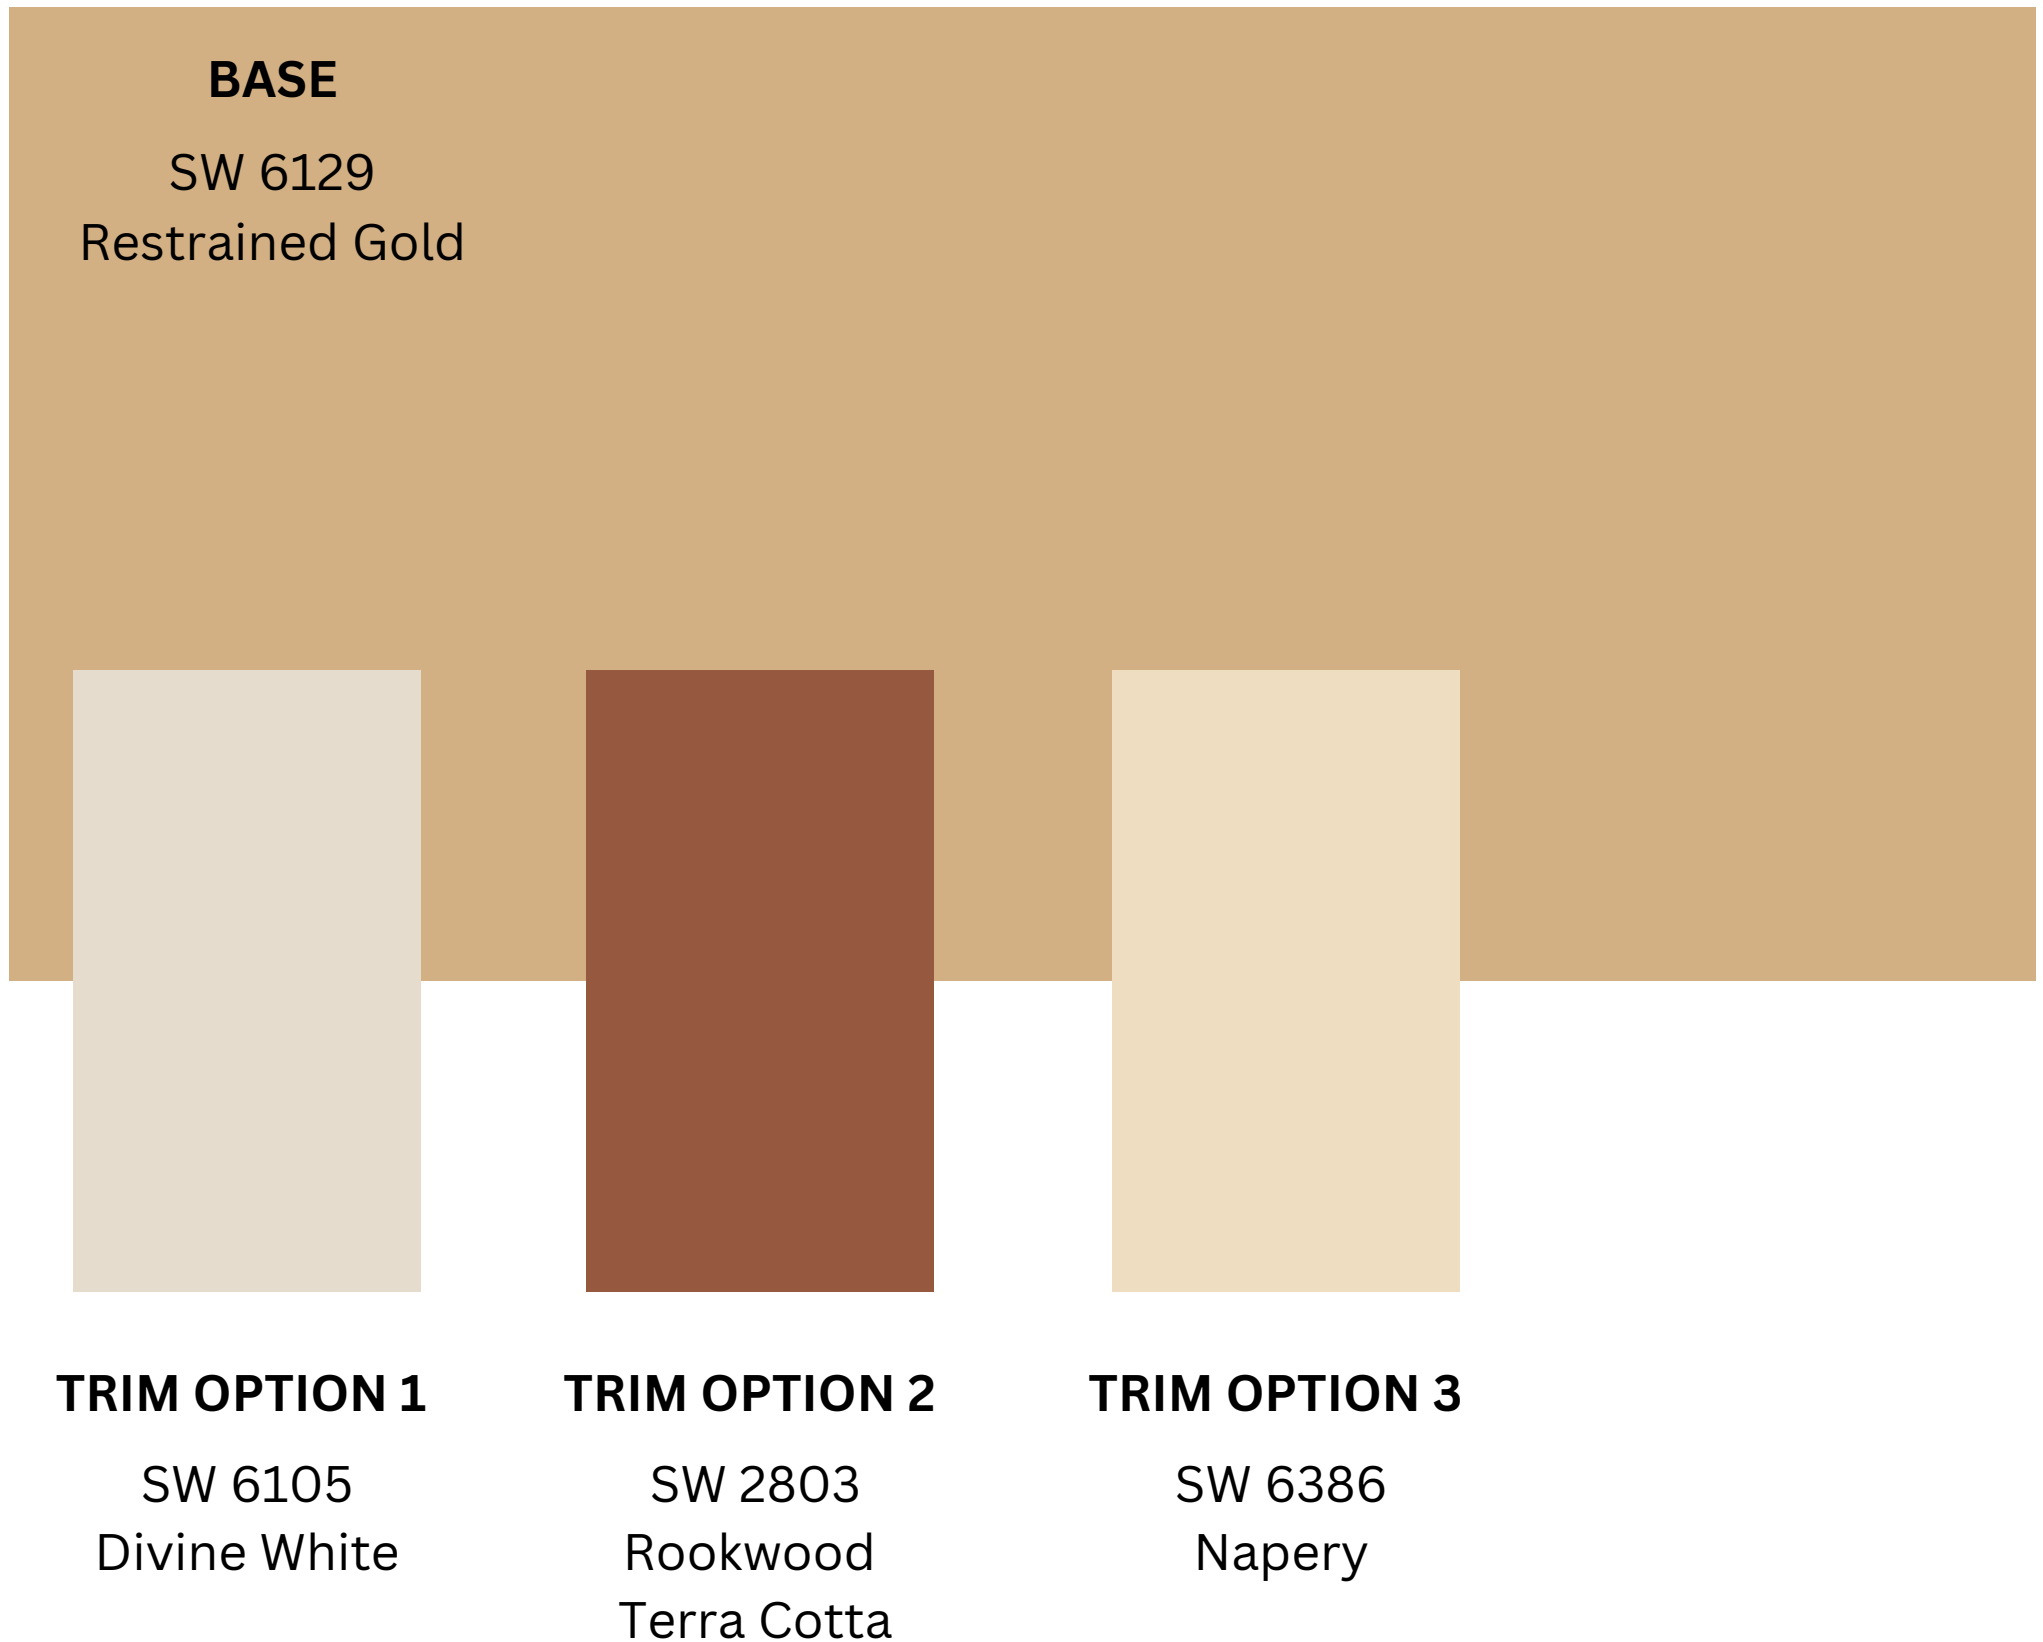

Scheme 8

*Please note that the actual color will vary from on-screen representation.
To confirm your color choices before purchasing, we recommend visiting the
Sherwin-Williams store to view a physical color sample.*