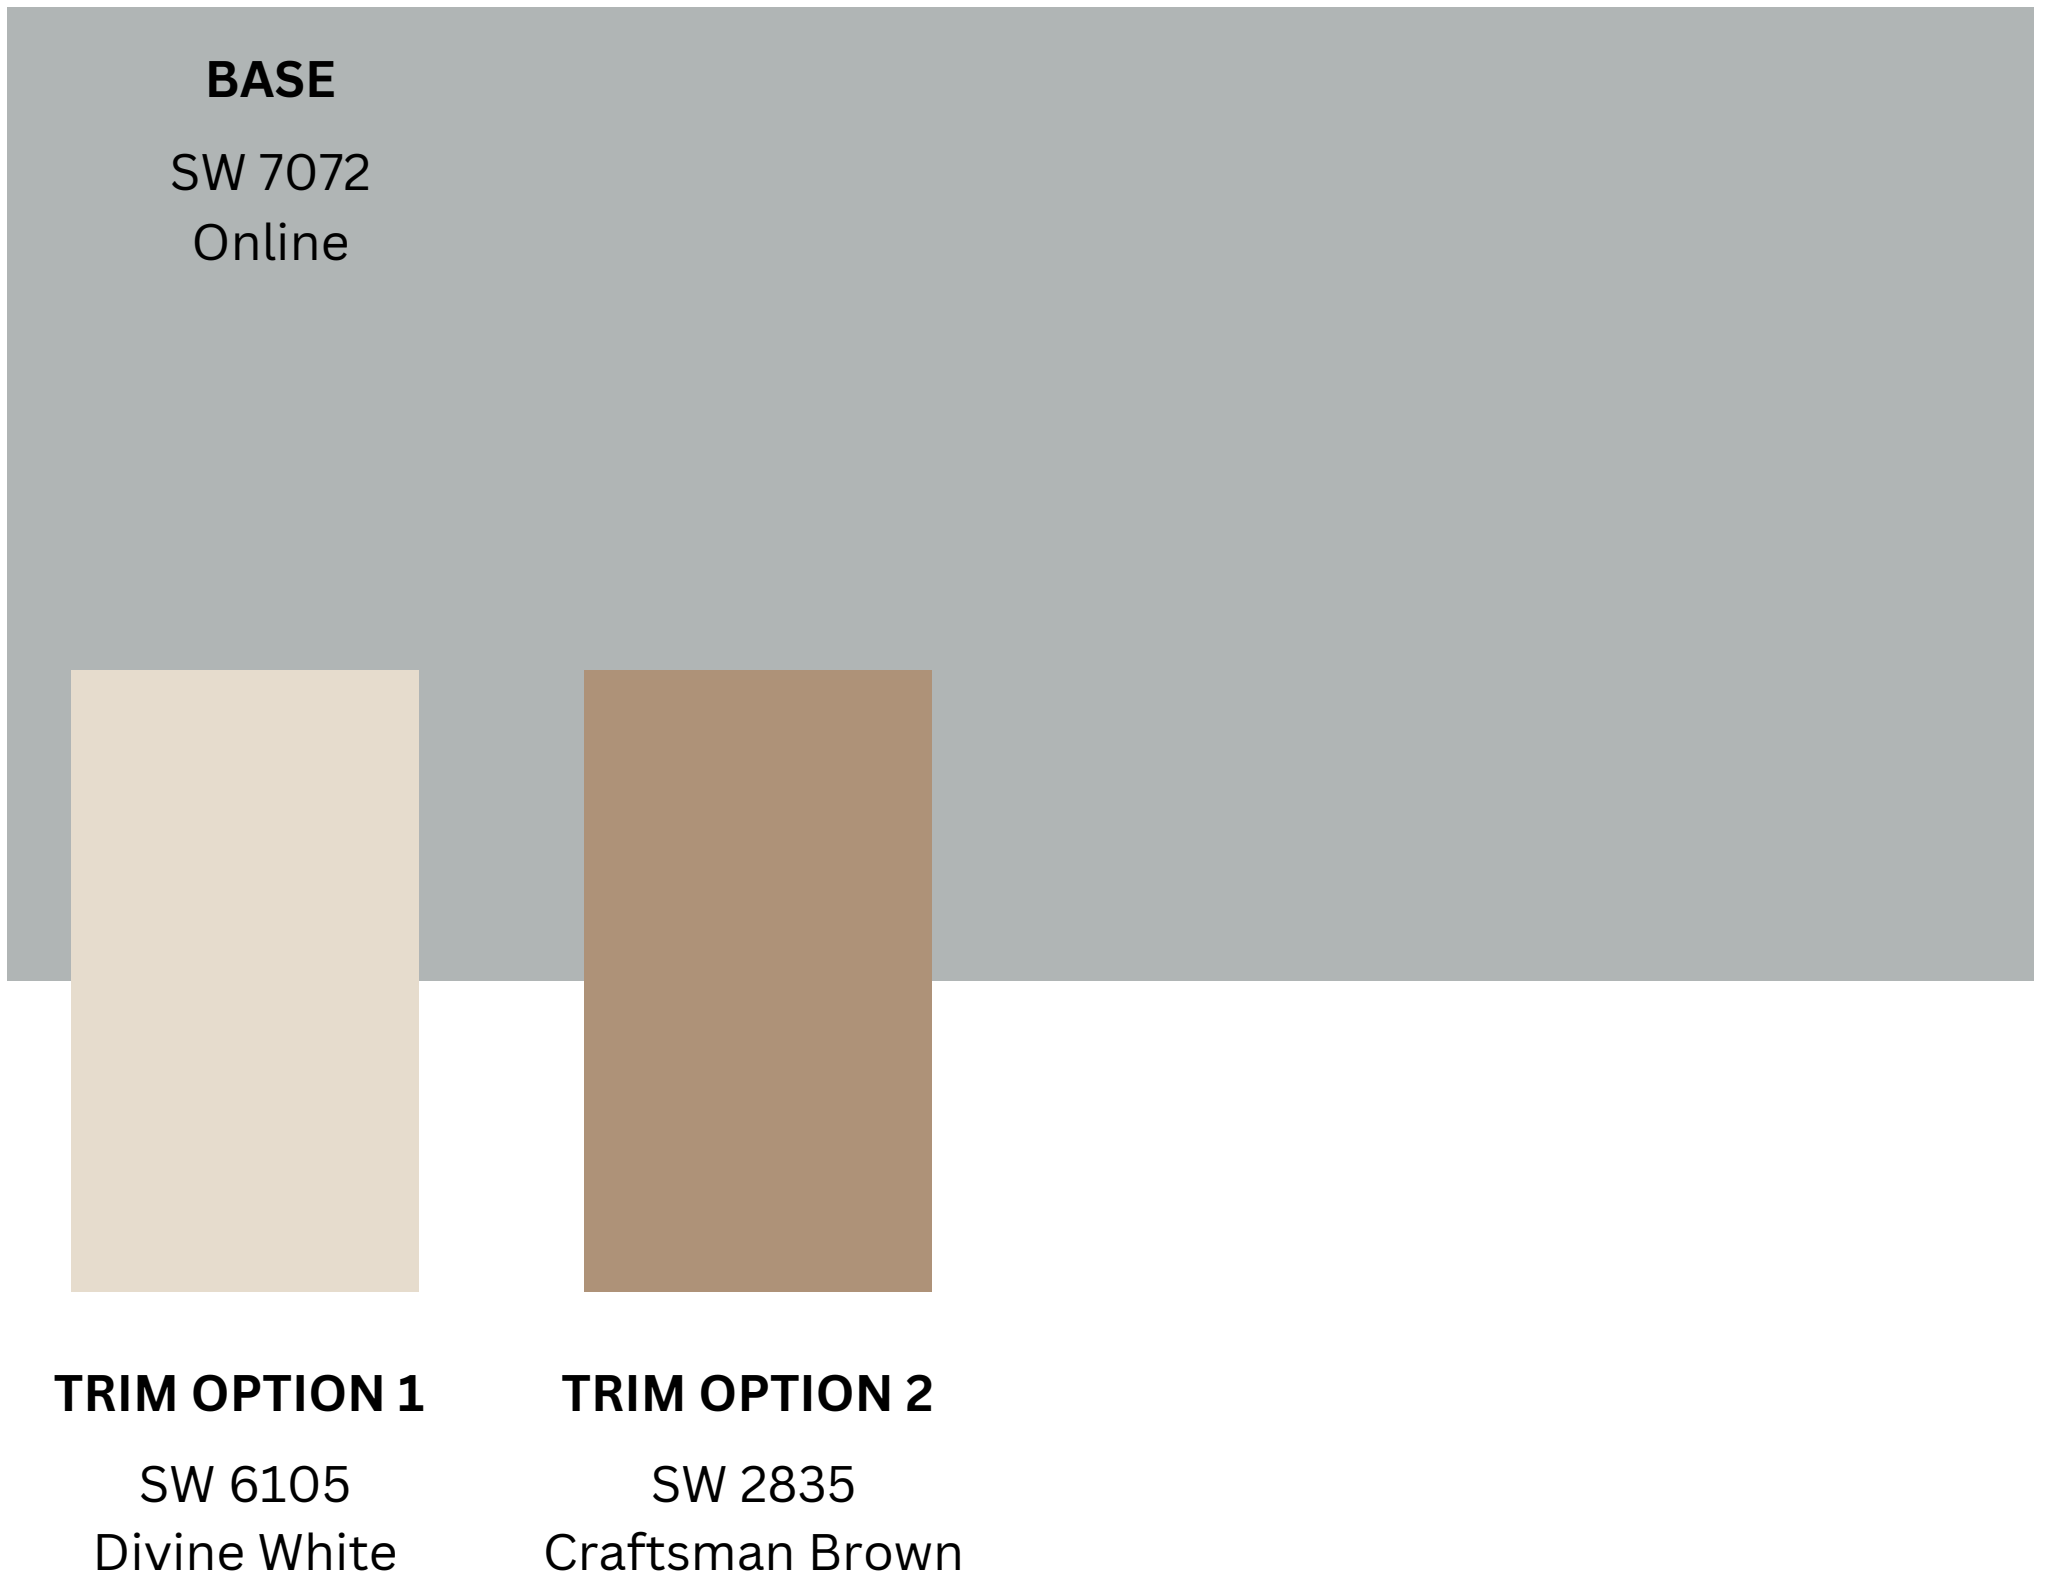

Scheme 12

Please note that the actual color will vary from on-screen representation. To confirm your color choices before purchasing, we recommend visiting the Sherwin-Williams store to view a physical color sample.