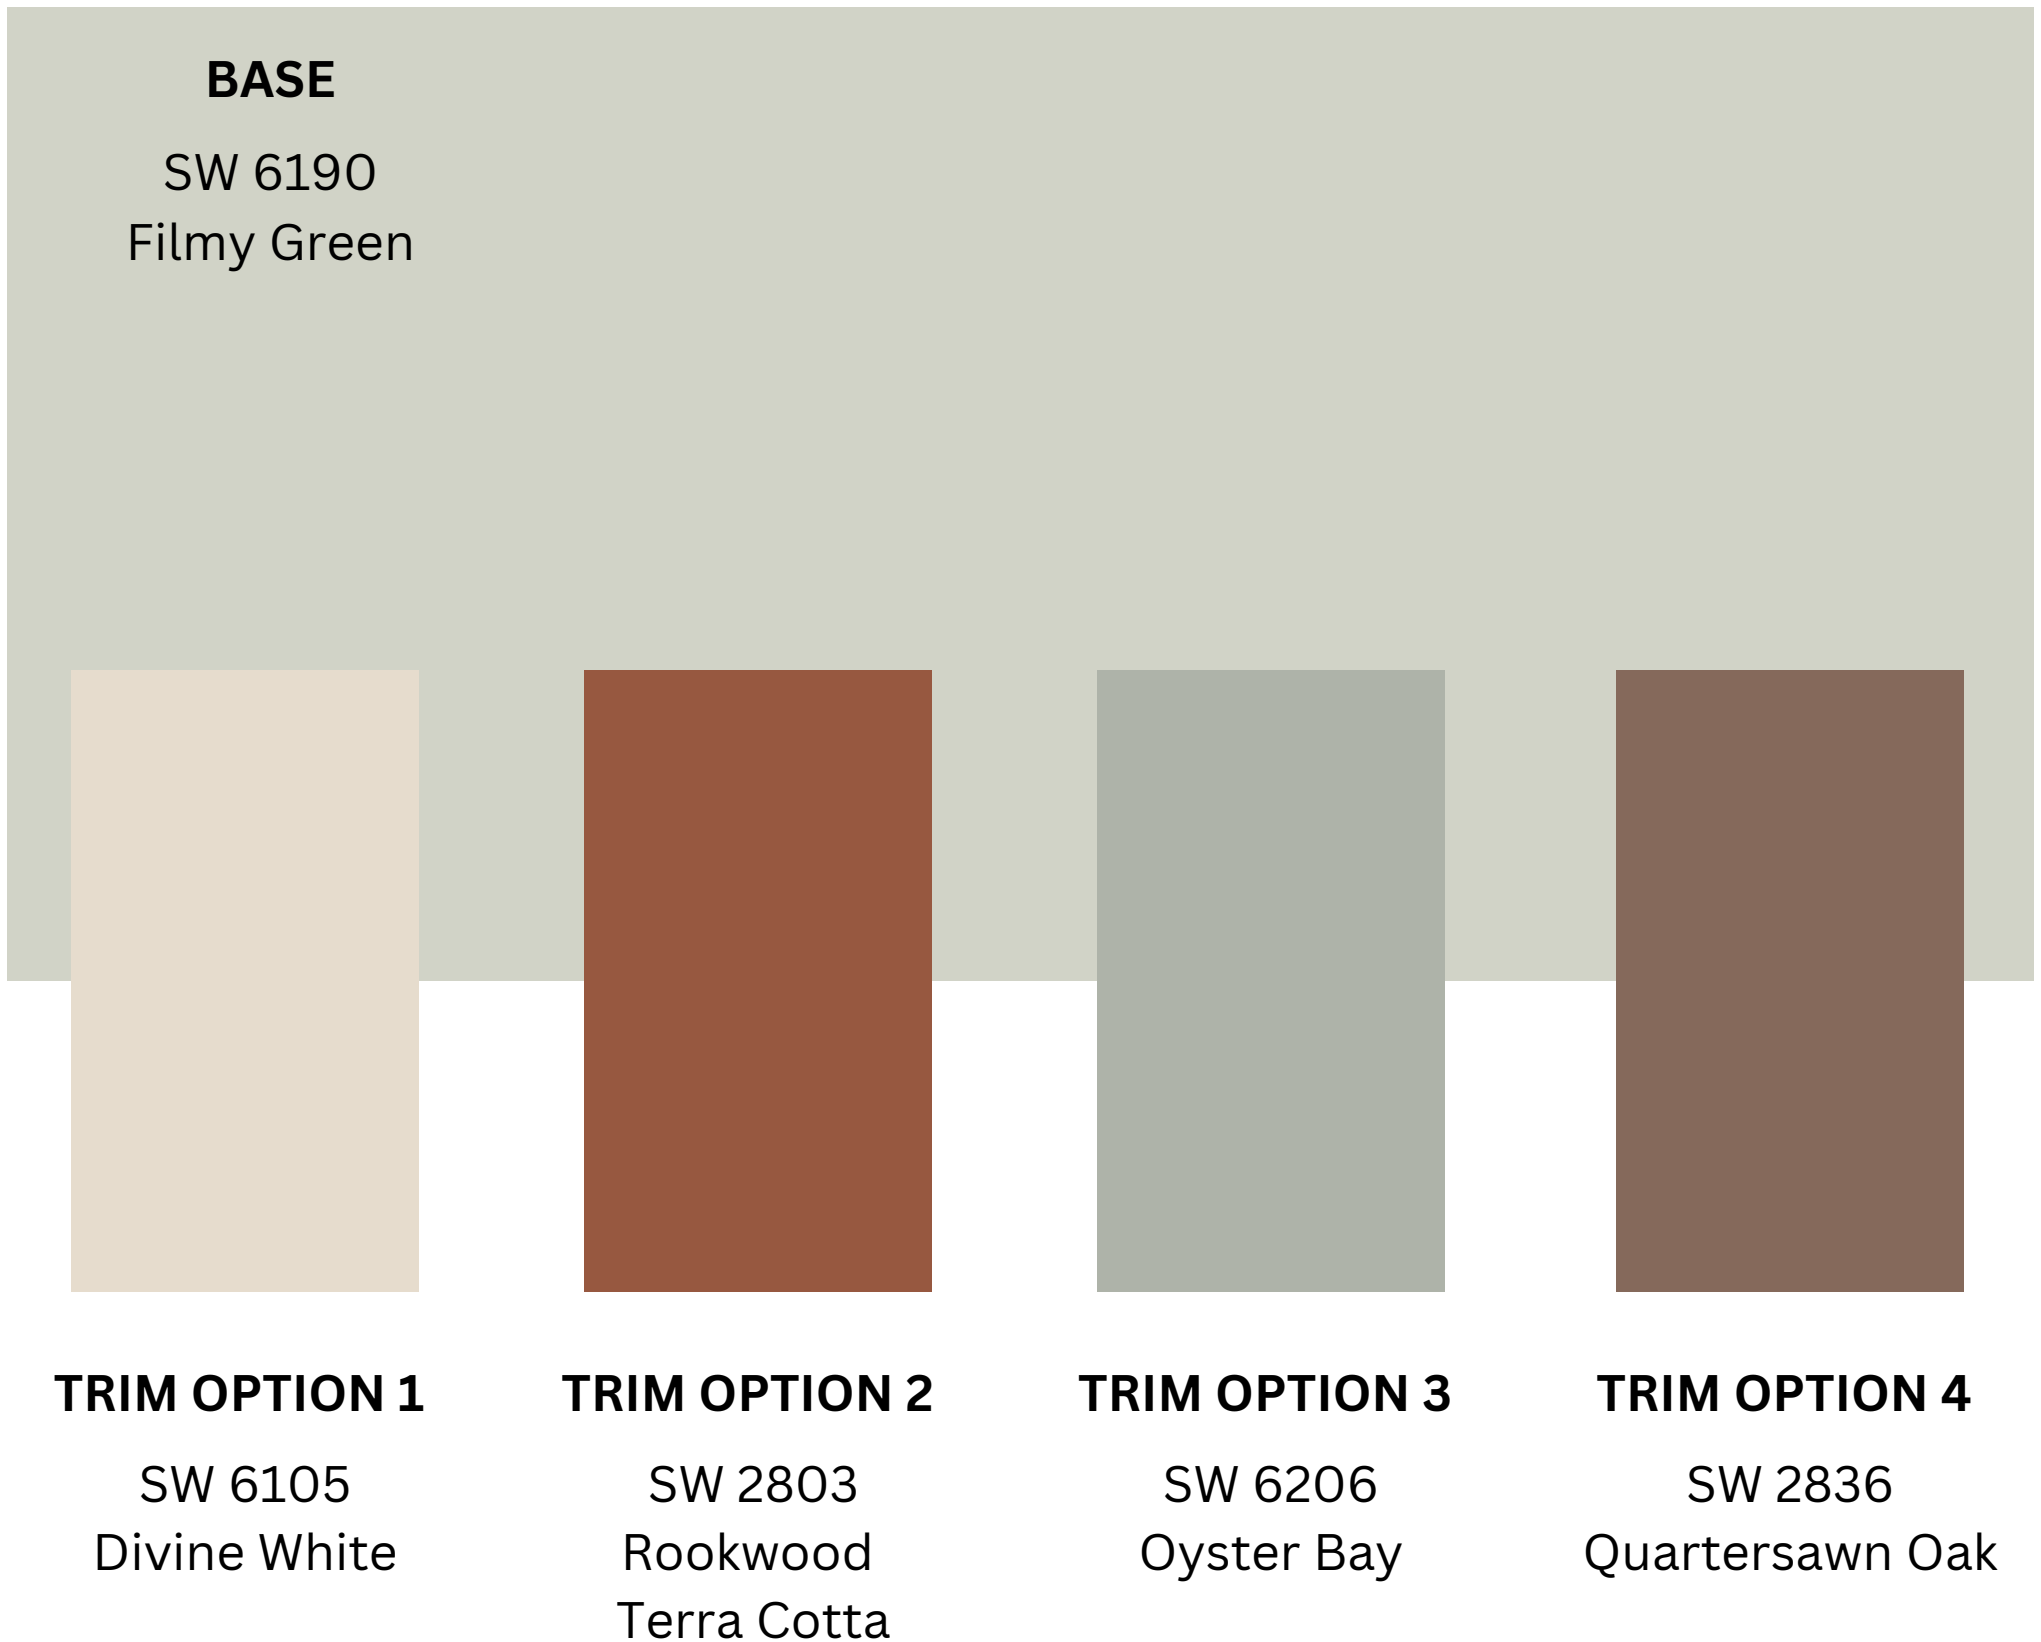

Scheme 6

Please note that the actual color will vary from on-screen representation. To confirm your color choices before purchasing, we recommend visiting the Sherwin-Williams store to view a physical color sample.