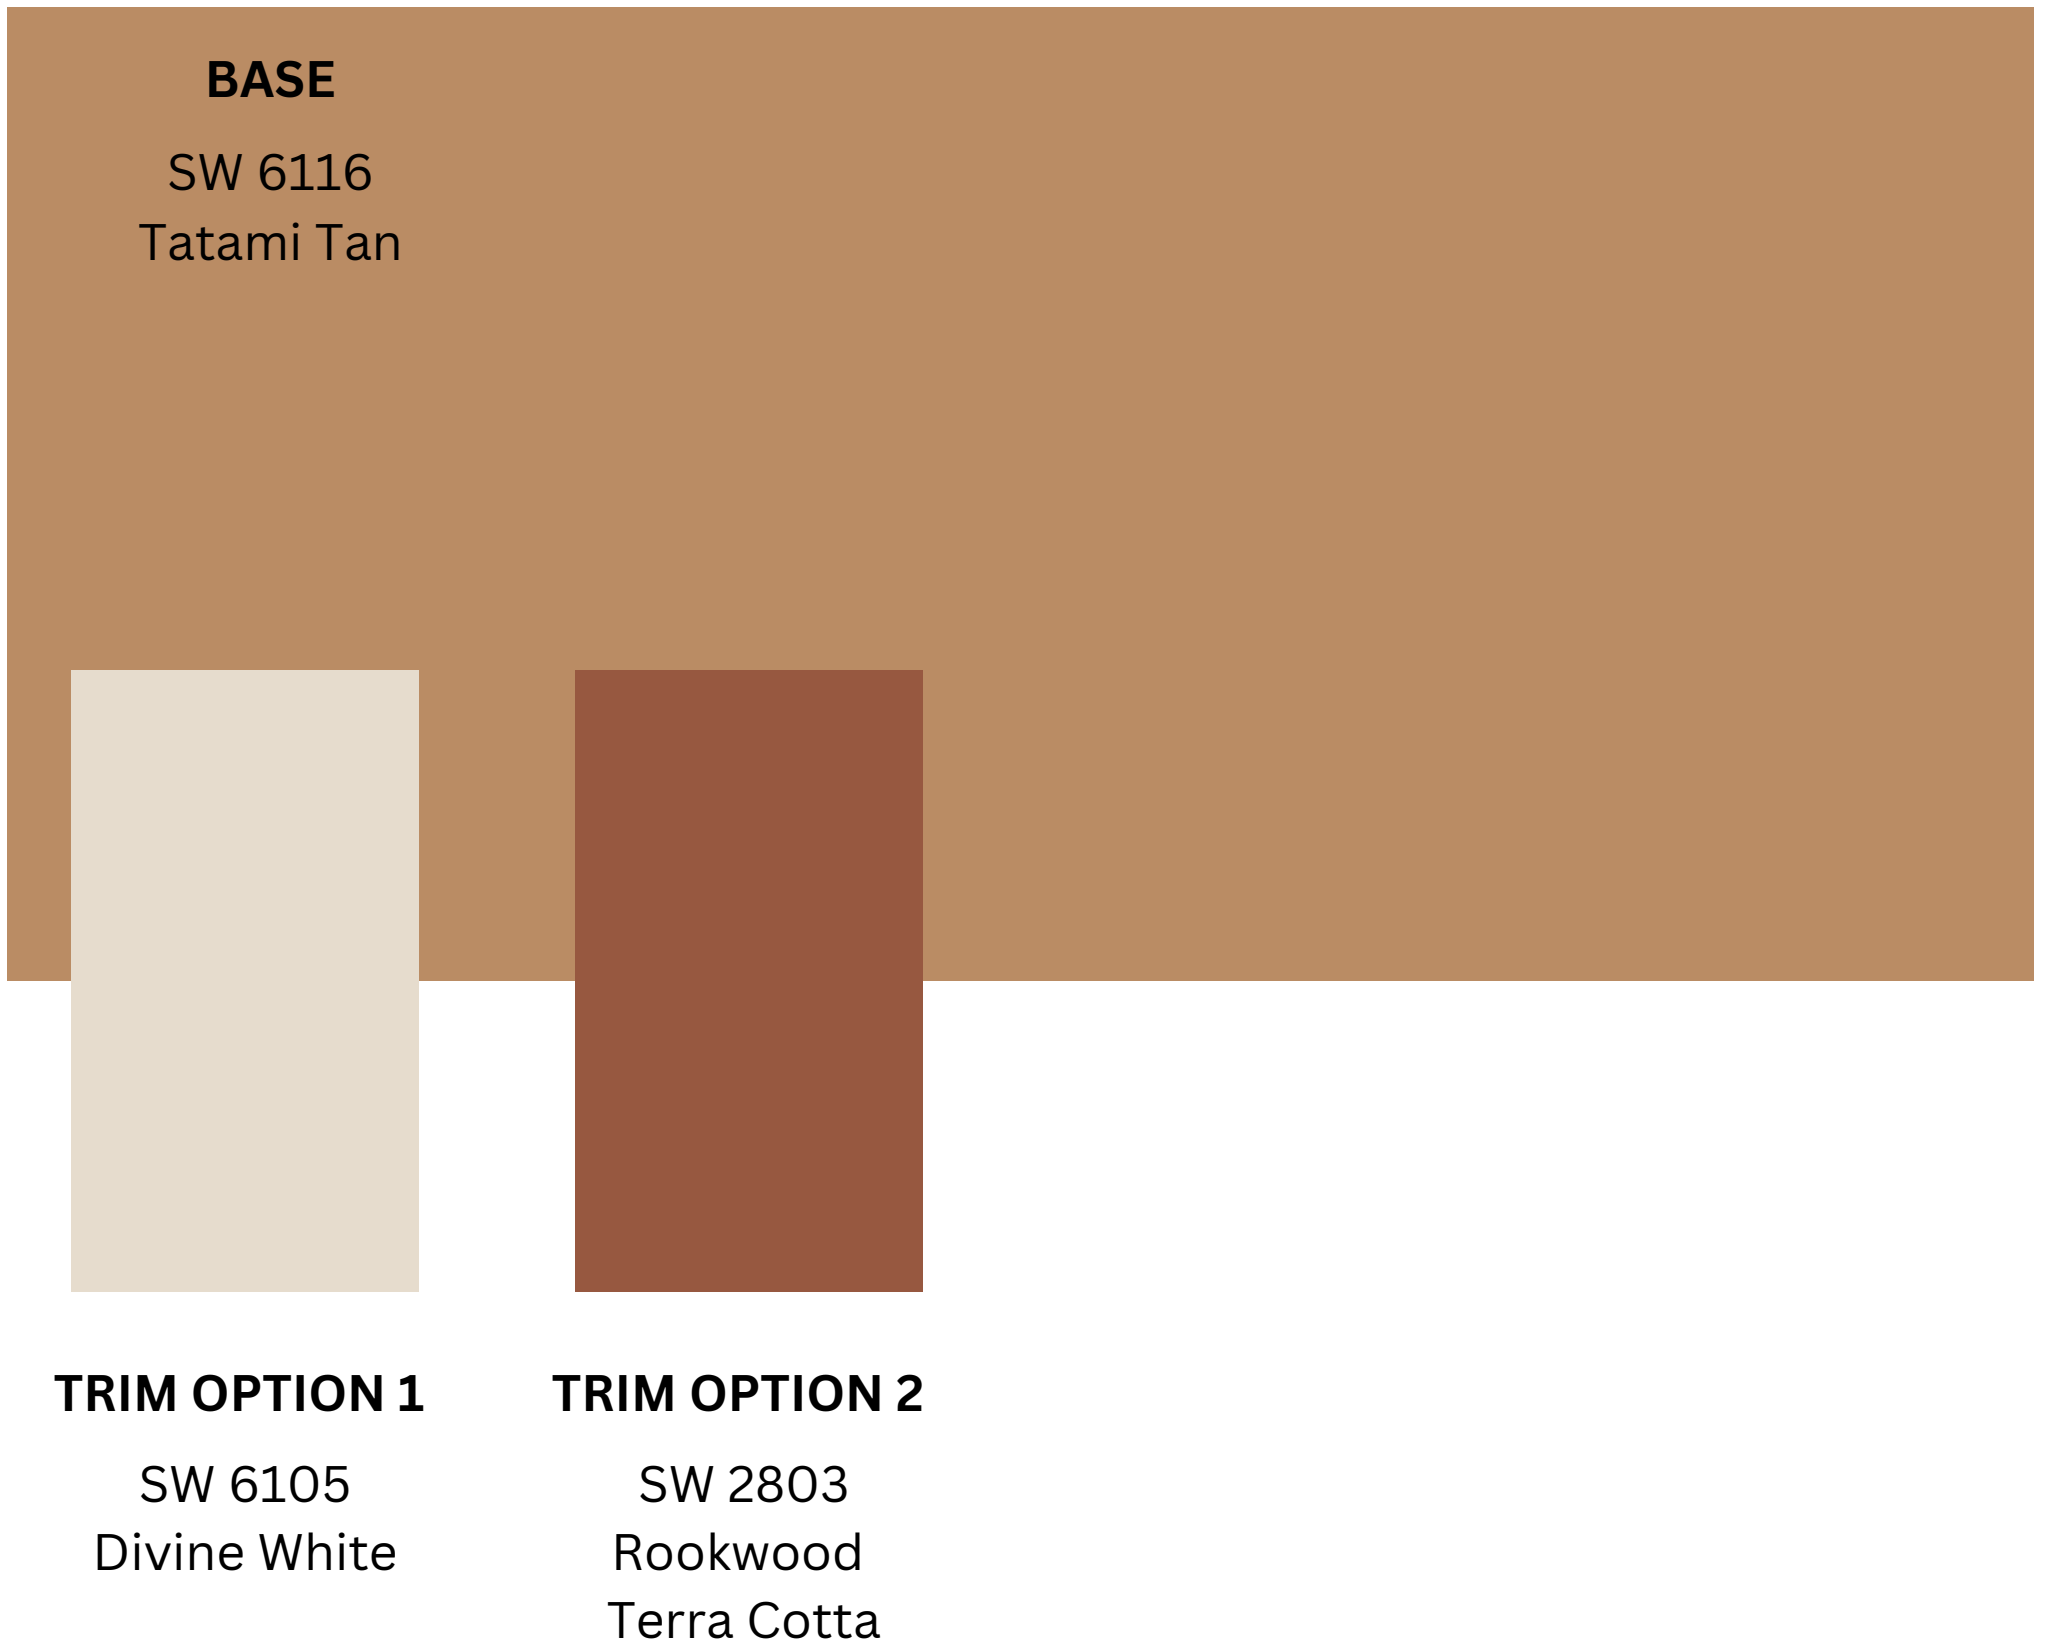

Scheme 14

*Please note that the actual color will vary from on-screen representation.
To confirm your color choices before purchasing, we recommend visiting the
Sherwin-Williams store to view a physical color sample.*