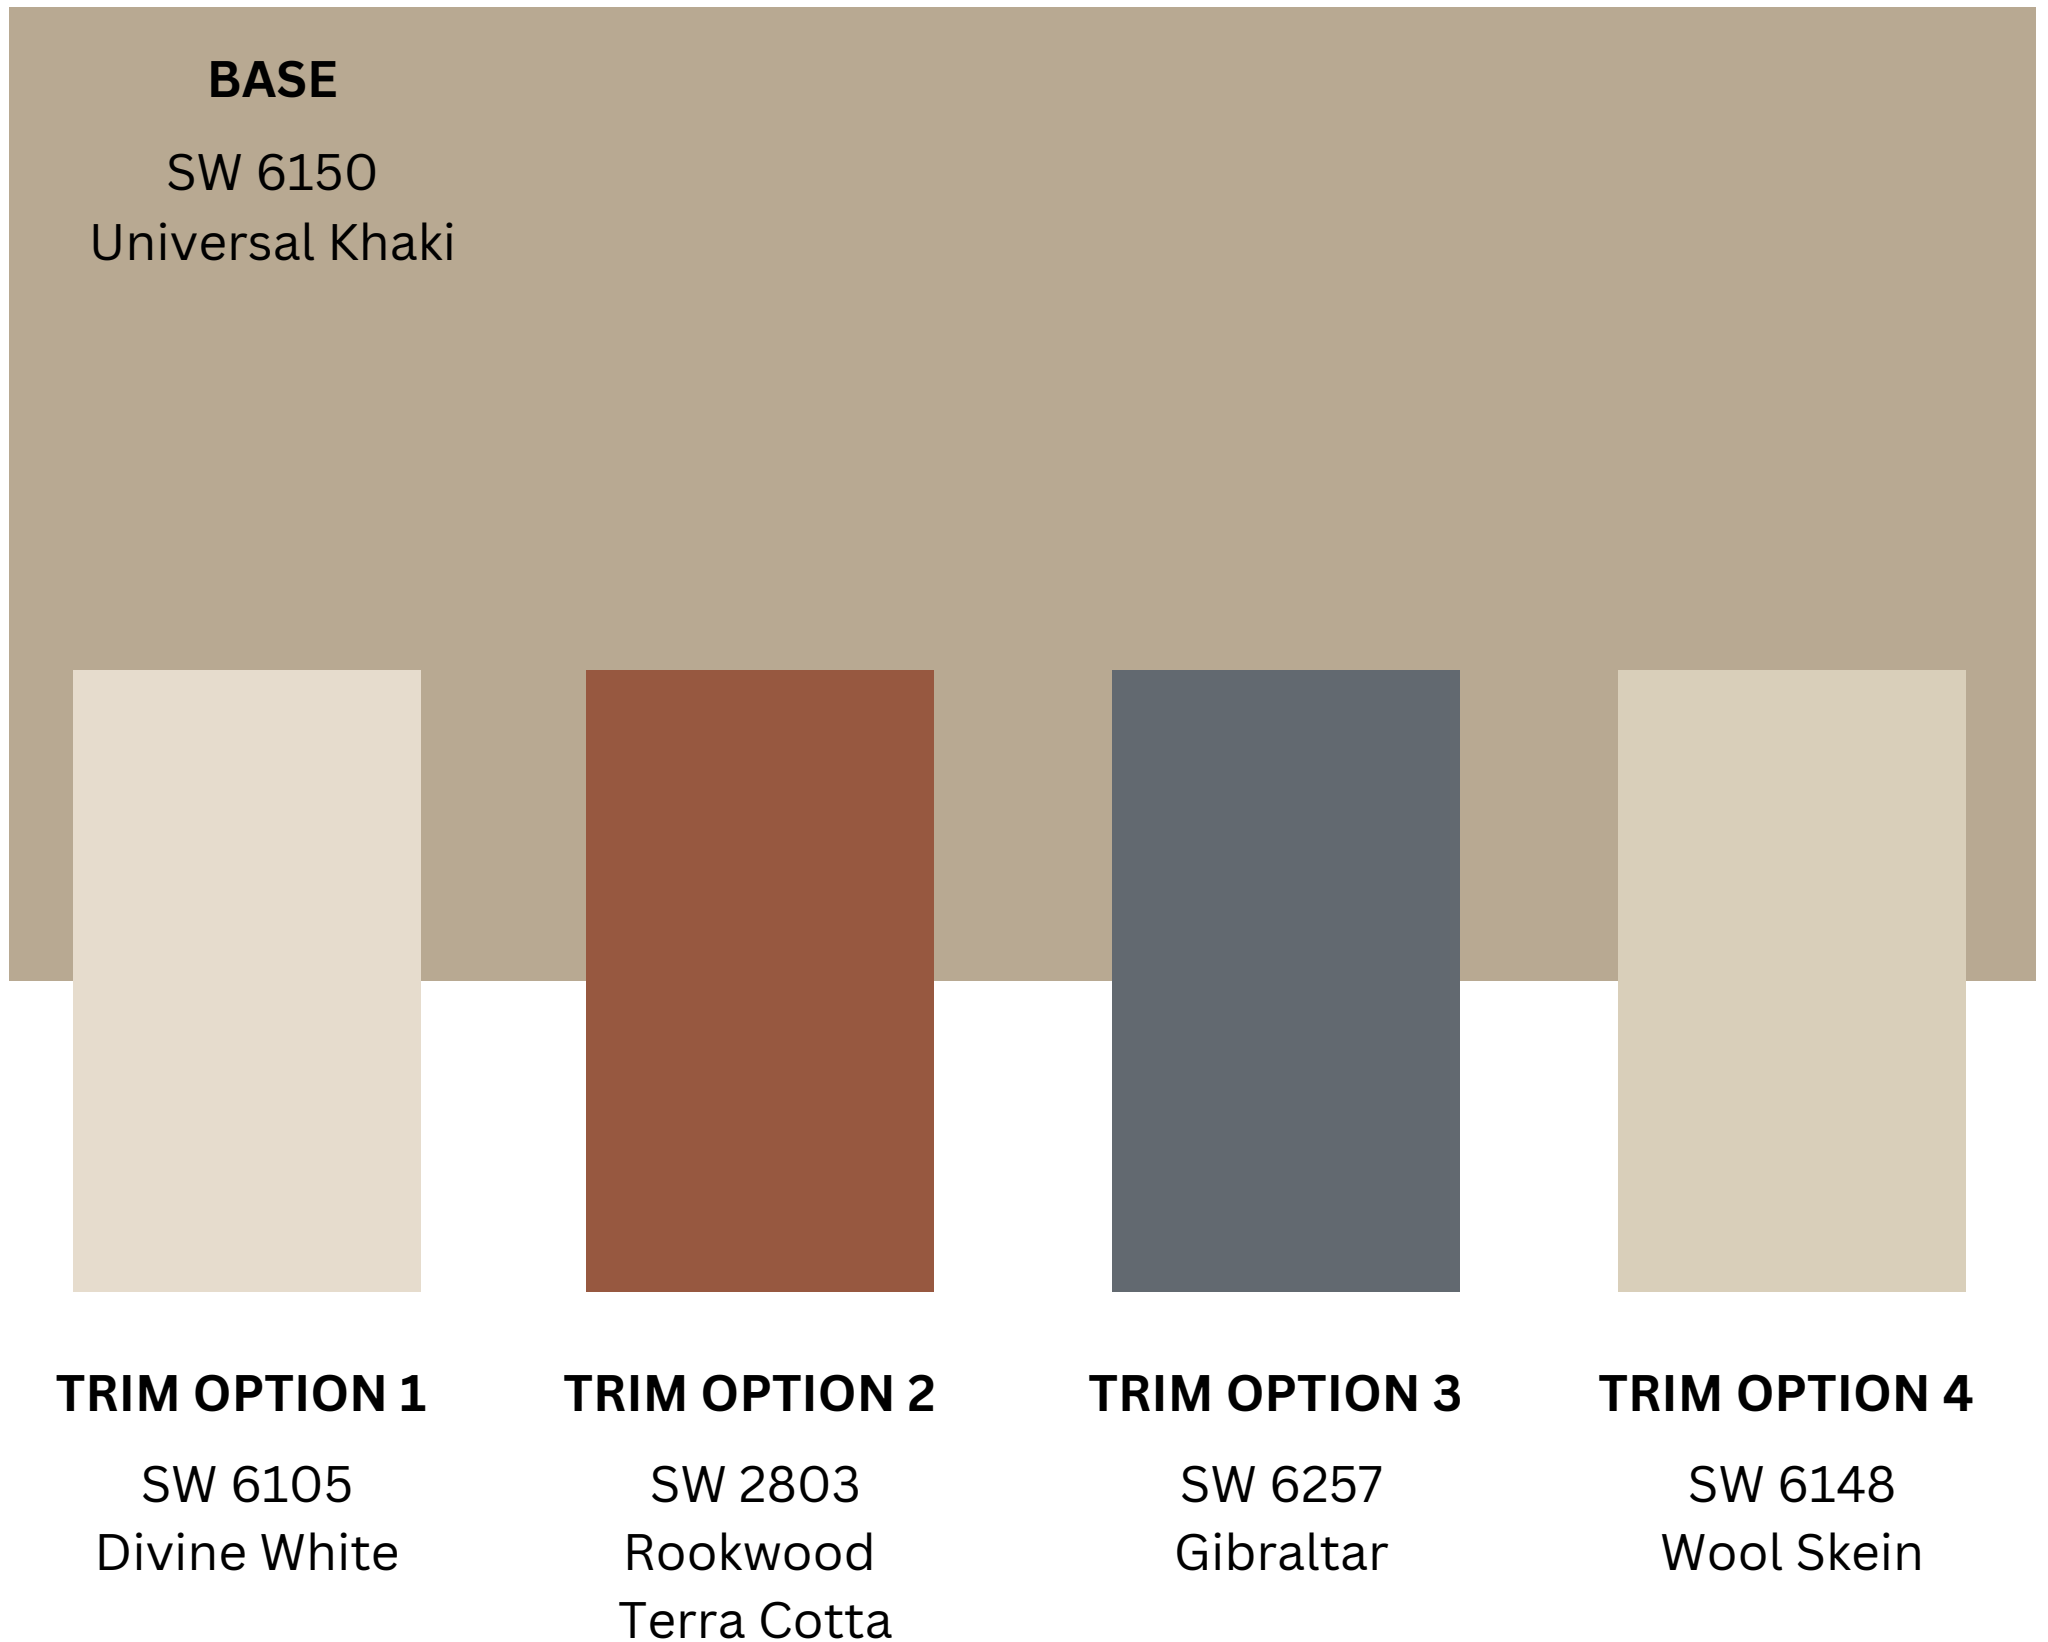

Scheme 6

Please note that the actual color will vary from on-screen representation. To confirm your color choices before purchasing, we recommend visiting the Sherwin-Williams store to view a physical color sample.

Scheme 7

*Please note that the actual color will vary from on-screen representation.
To confirm your color choices before purchasing, we recommend visiting the
Sherwin-Williams store to view a physical color sample.*

Scheme 8

*Please note that the actual color will vary from on-screen representation.
To confirm your color choices before purchasing, we recommend visiting the
Sherwin-Williams store to view a physical color sample.*

Scheme 9

*Please note that the actual color will vary from on-screen representation.
To confirm your color choices before purchasing, we recommend visiting the
Sherwin-Williams store to view a physical color sample.*