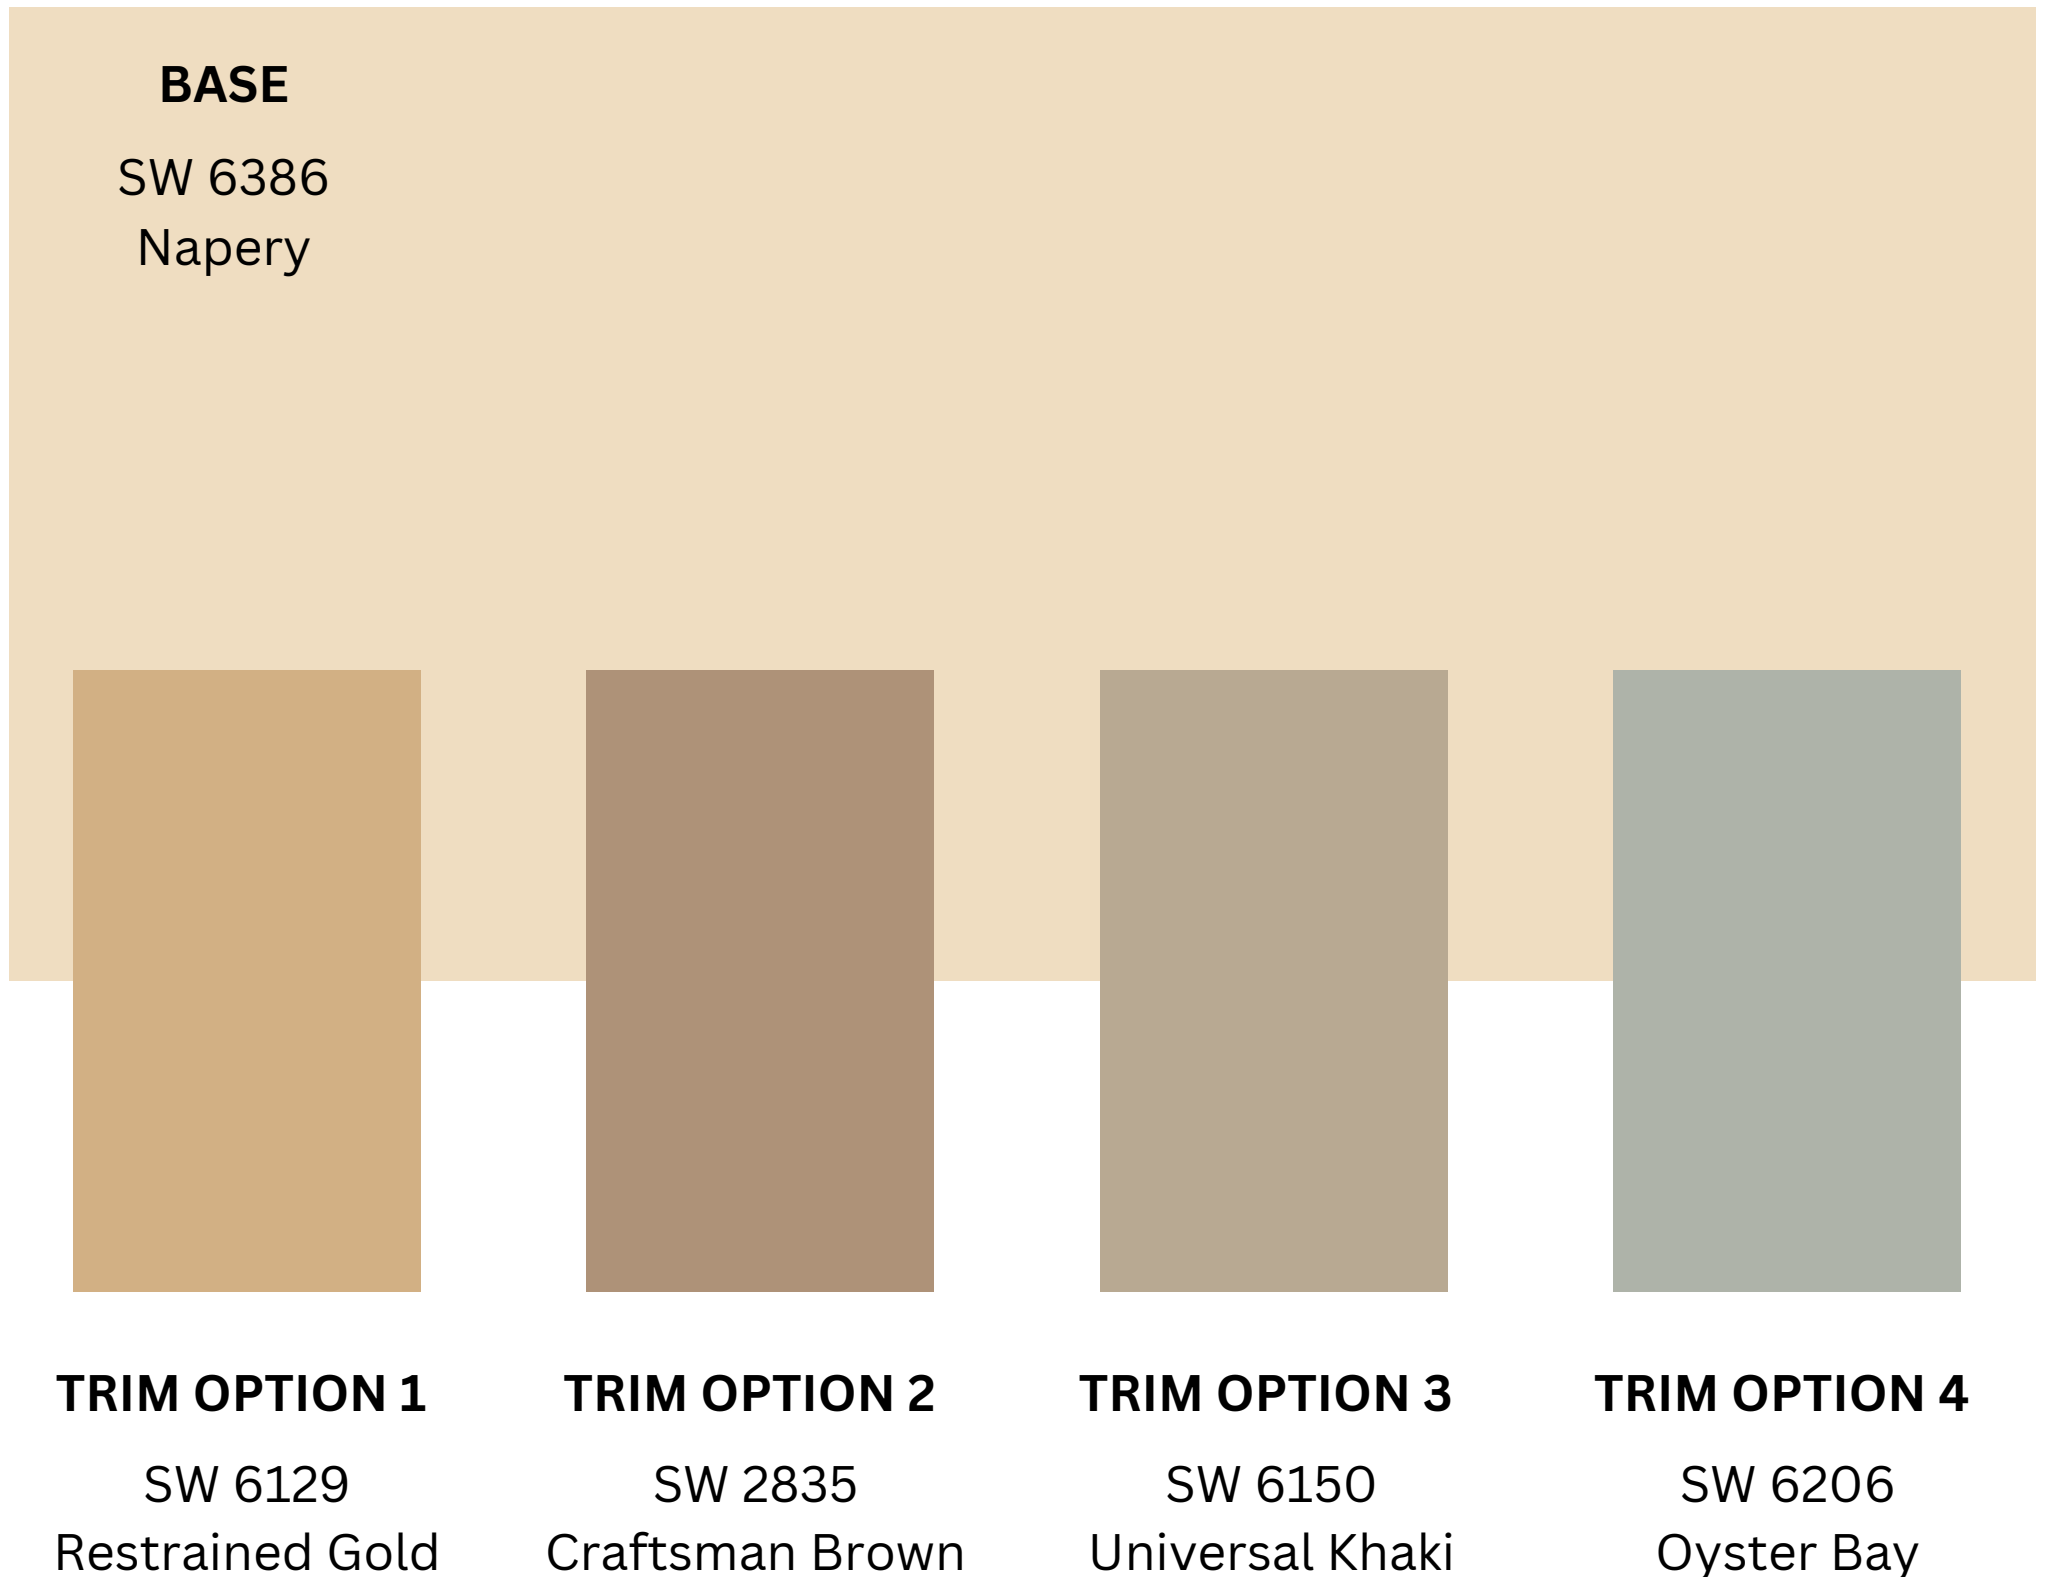

Color Palette

Legacy Colors

Scheme 1

BASE

SW 6105
Divine White

TRIM OPTION 1

SW 2803
Rookwood Terra
Cotta

TRIM OPTION 2

SW 6150
Universal Khaki

*Please note that the actual color will vary from on-screen representation.
To confirm your color choices before purchasing, we recommend visiting the
Sherwin-Williams store to view a physical color sample.*

Scheme 2

*Please note that the actual color will vary from on-screen representation.
To confirm your color choices before purchasing, we recommend visiting the
Sherwin-Williams store to view a physical color sample.*