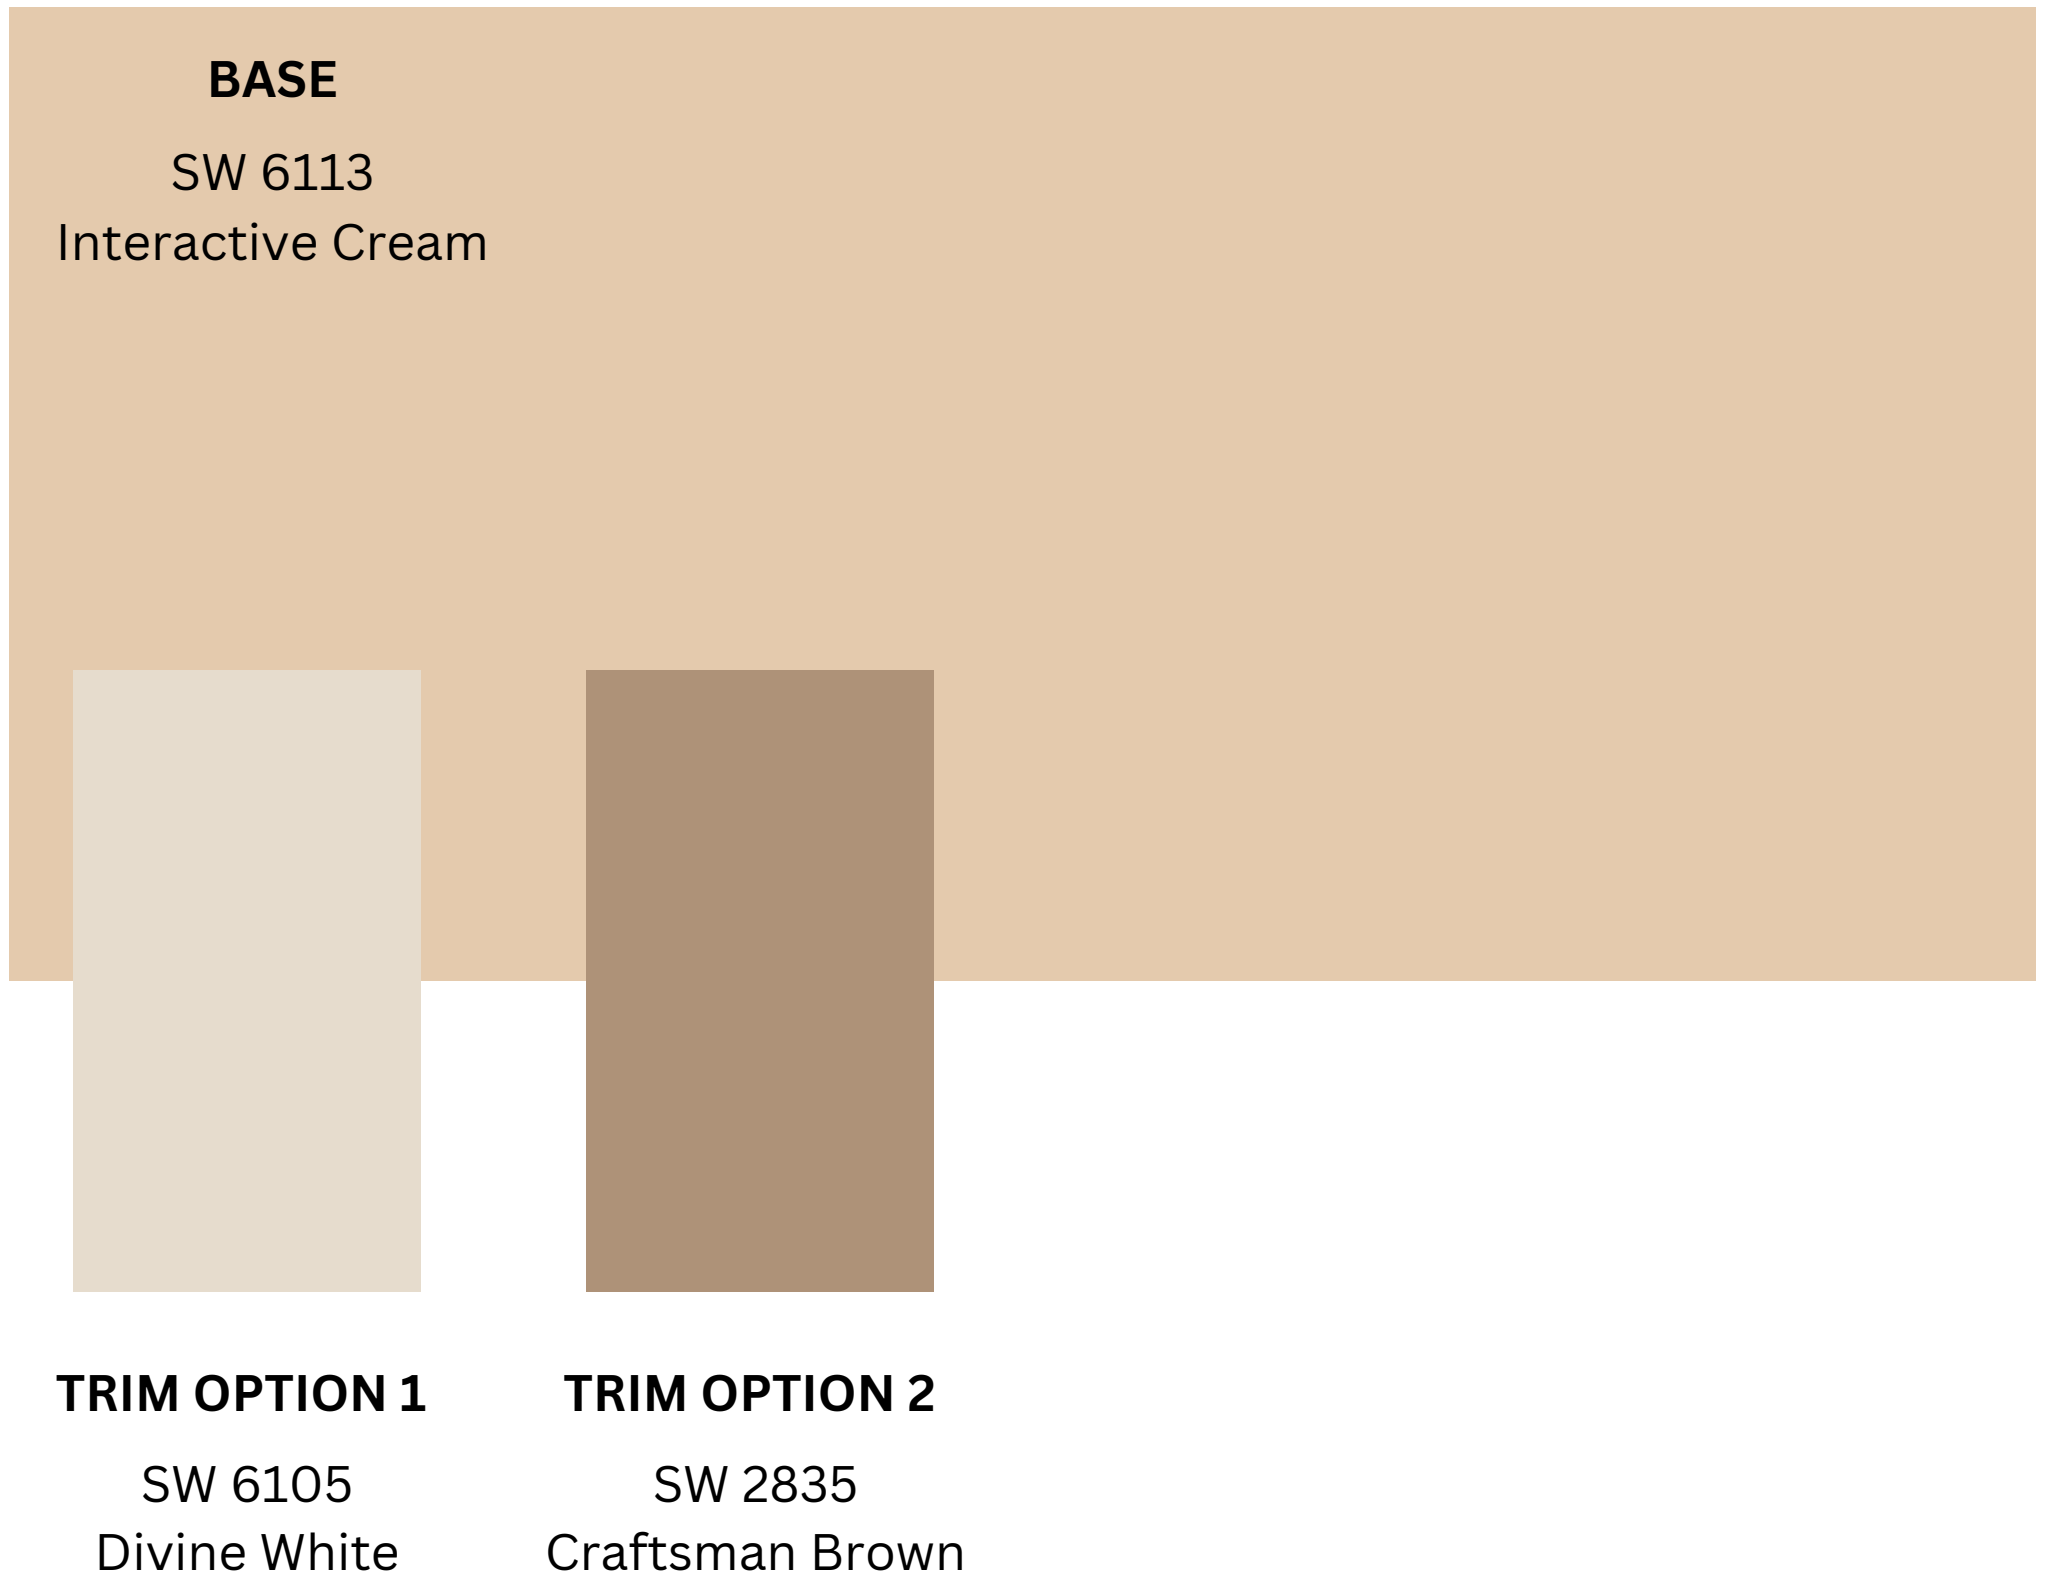

Scheme 3

*Please note that the actual color will vary from on-screen representation.
To confirm your color choices before purchasing, we recommend visiting the
Sherwin-Williams store to view a physical color sample.*