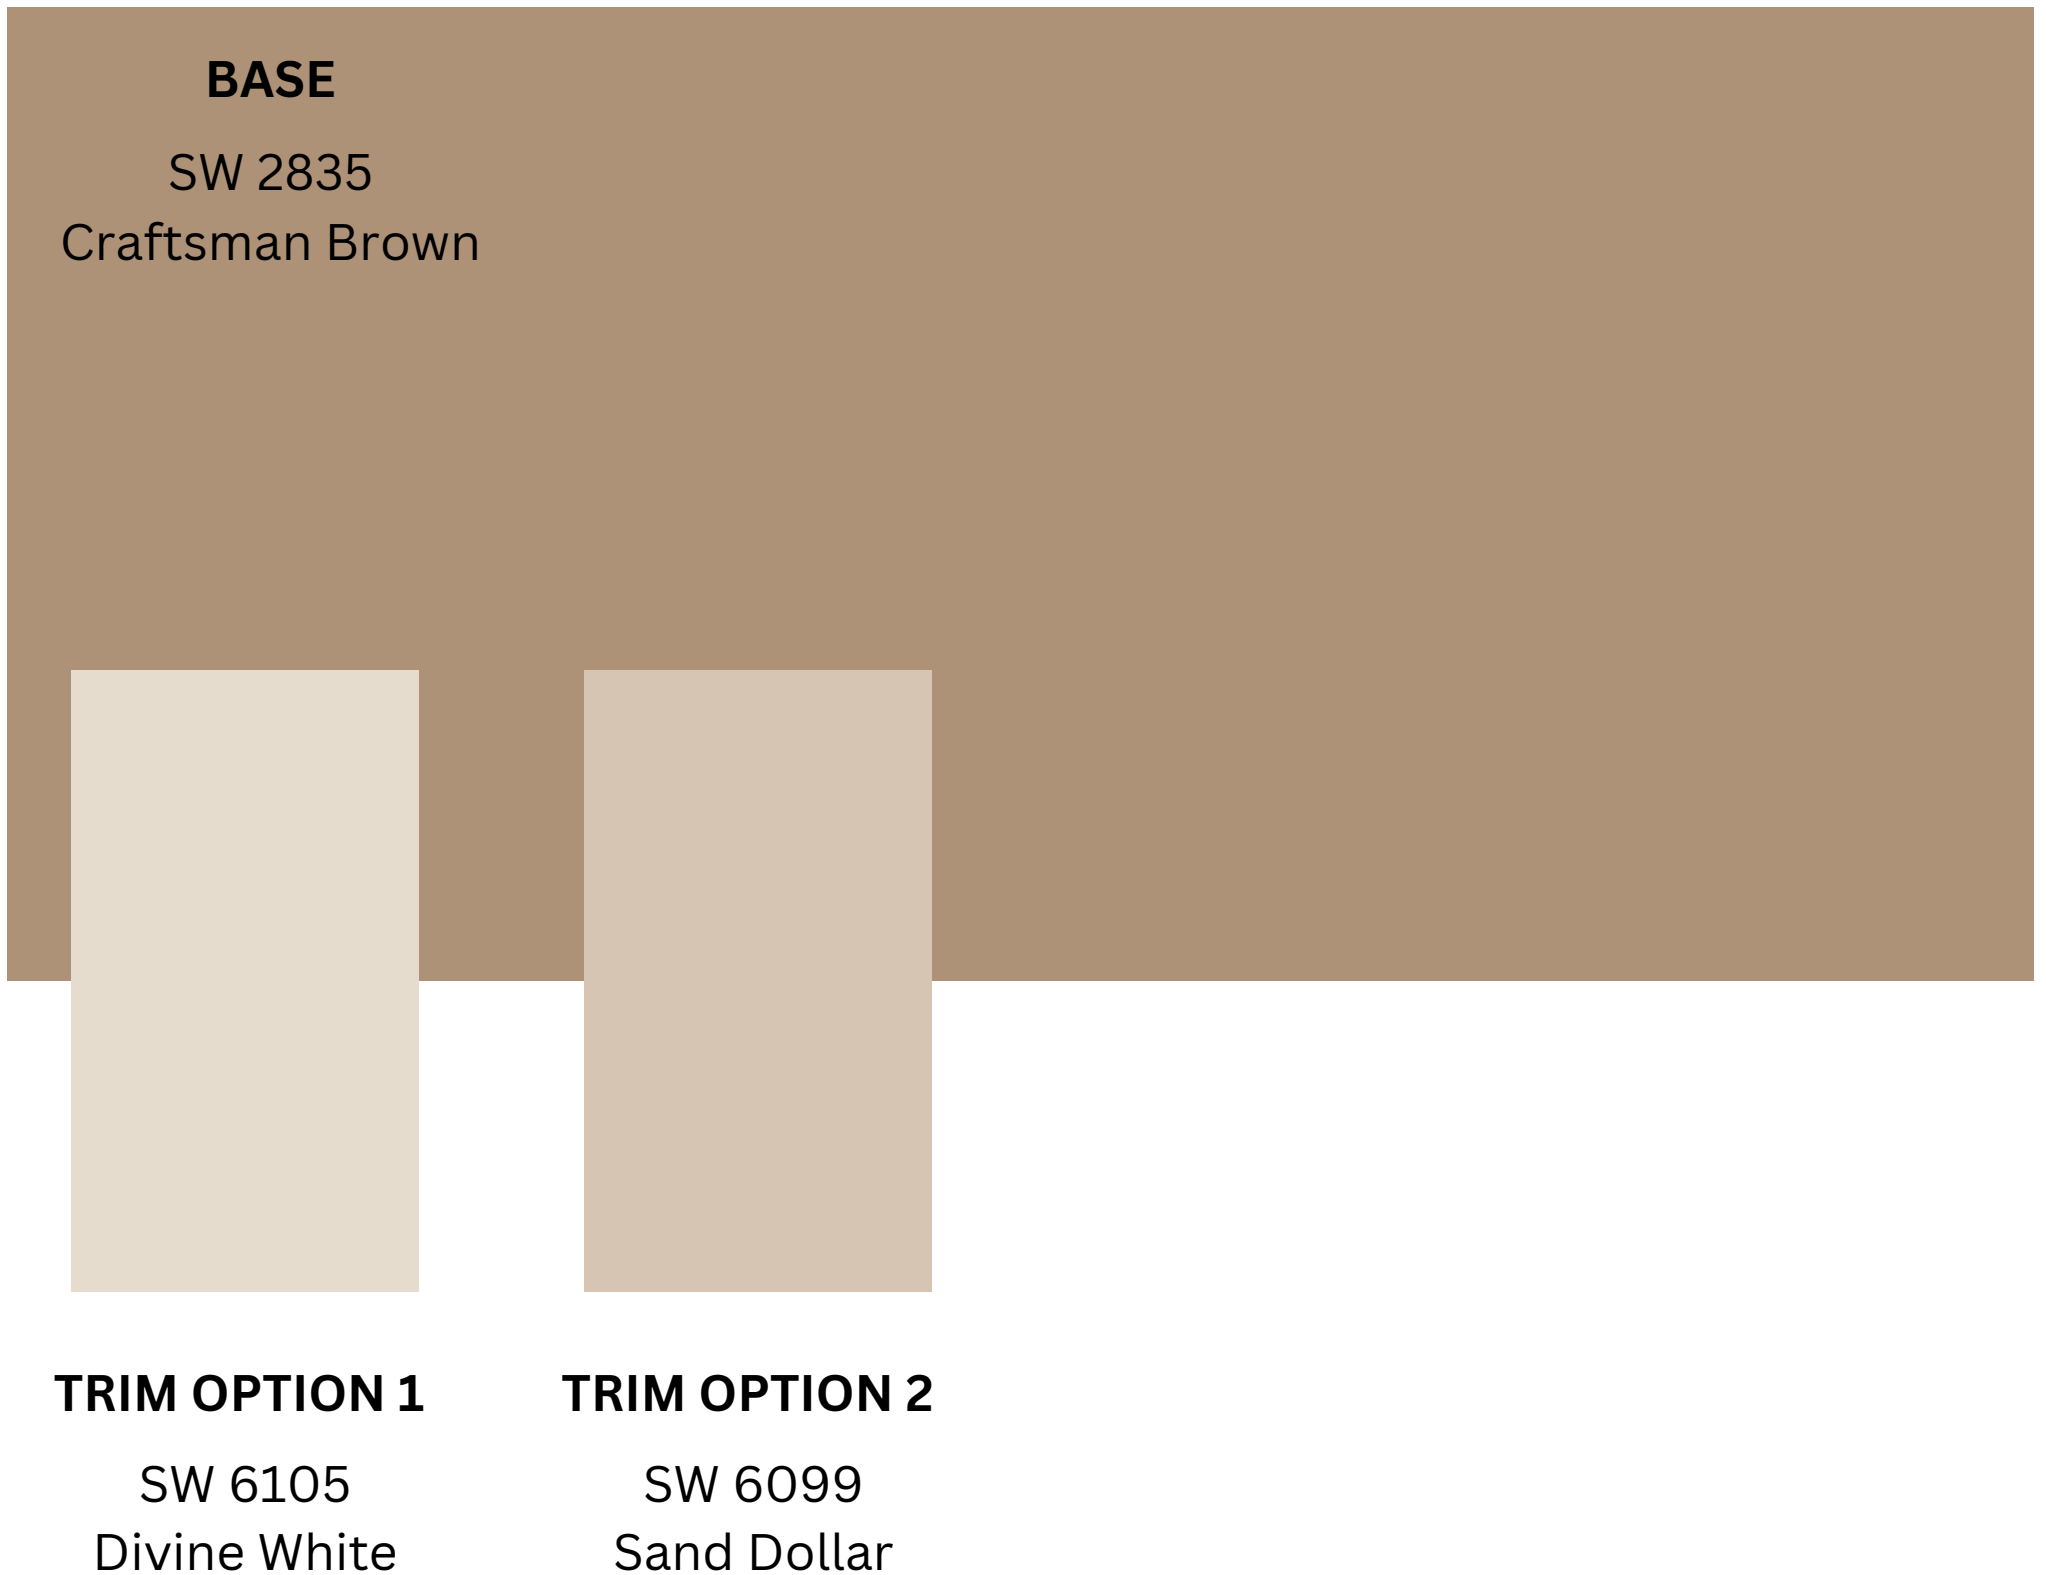

Scheme 13

*Please note that the actual color will vary from on-screen representation.
To confirm your color choices before purchasing, we recommend visiting the
Sherwin-Williams store to view a physical color sample.*