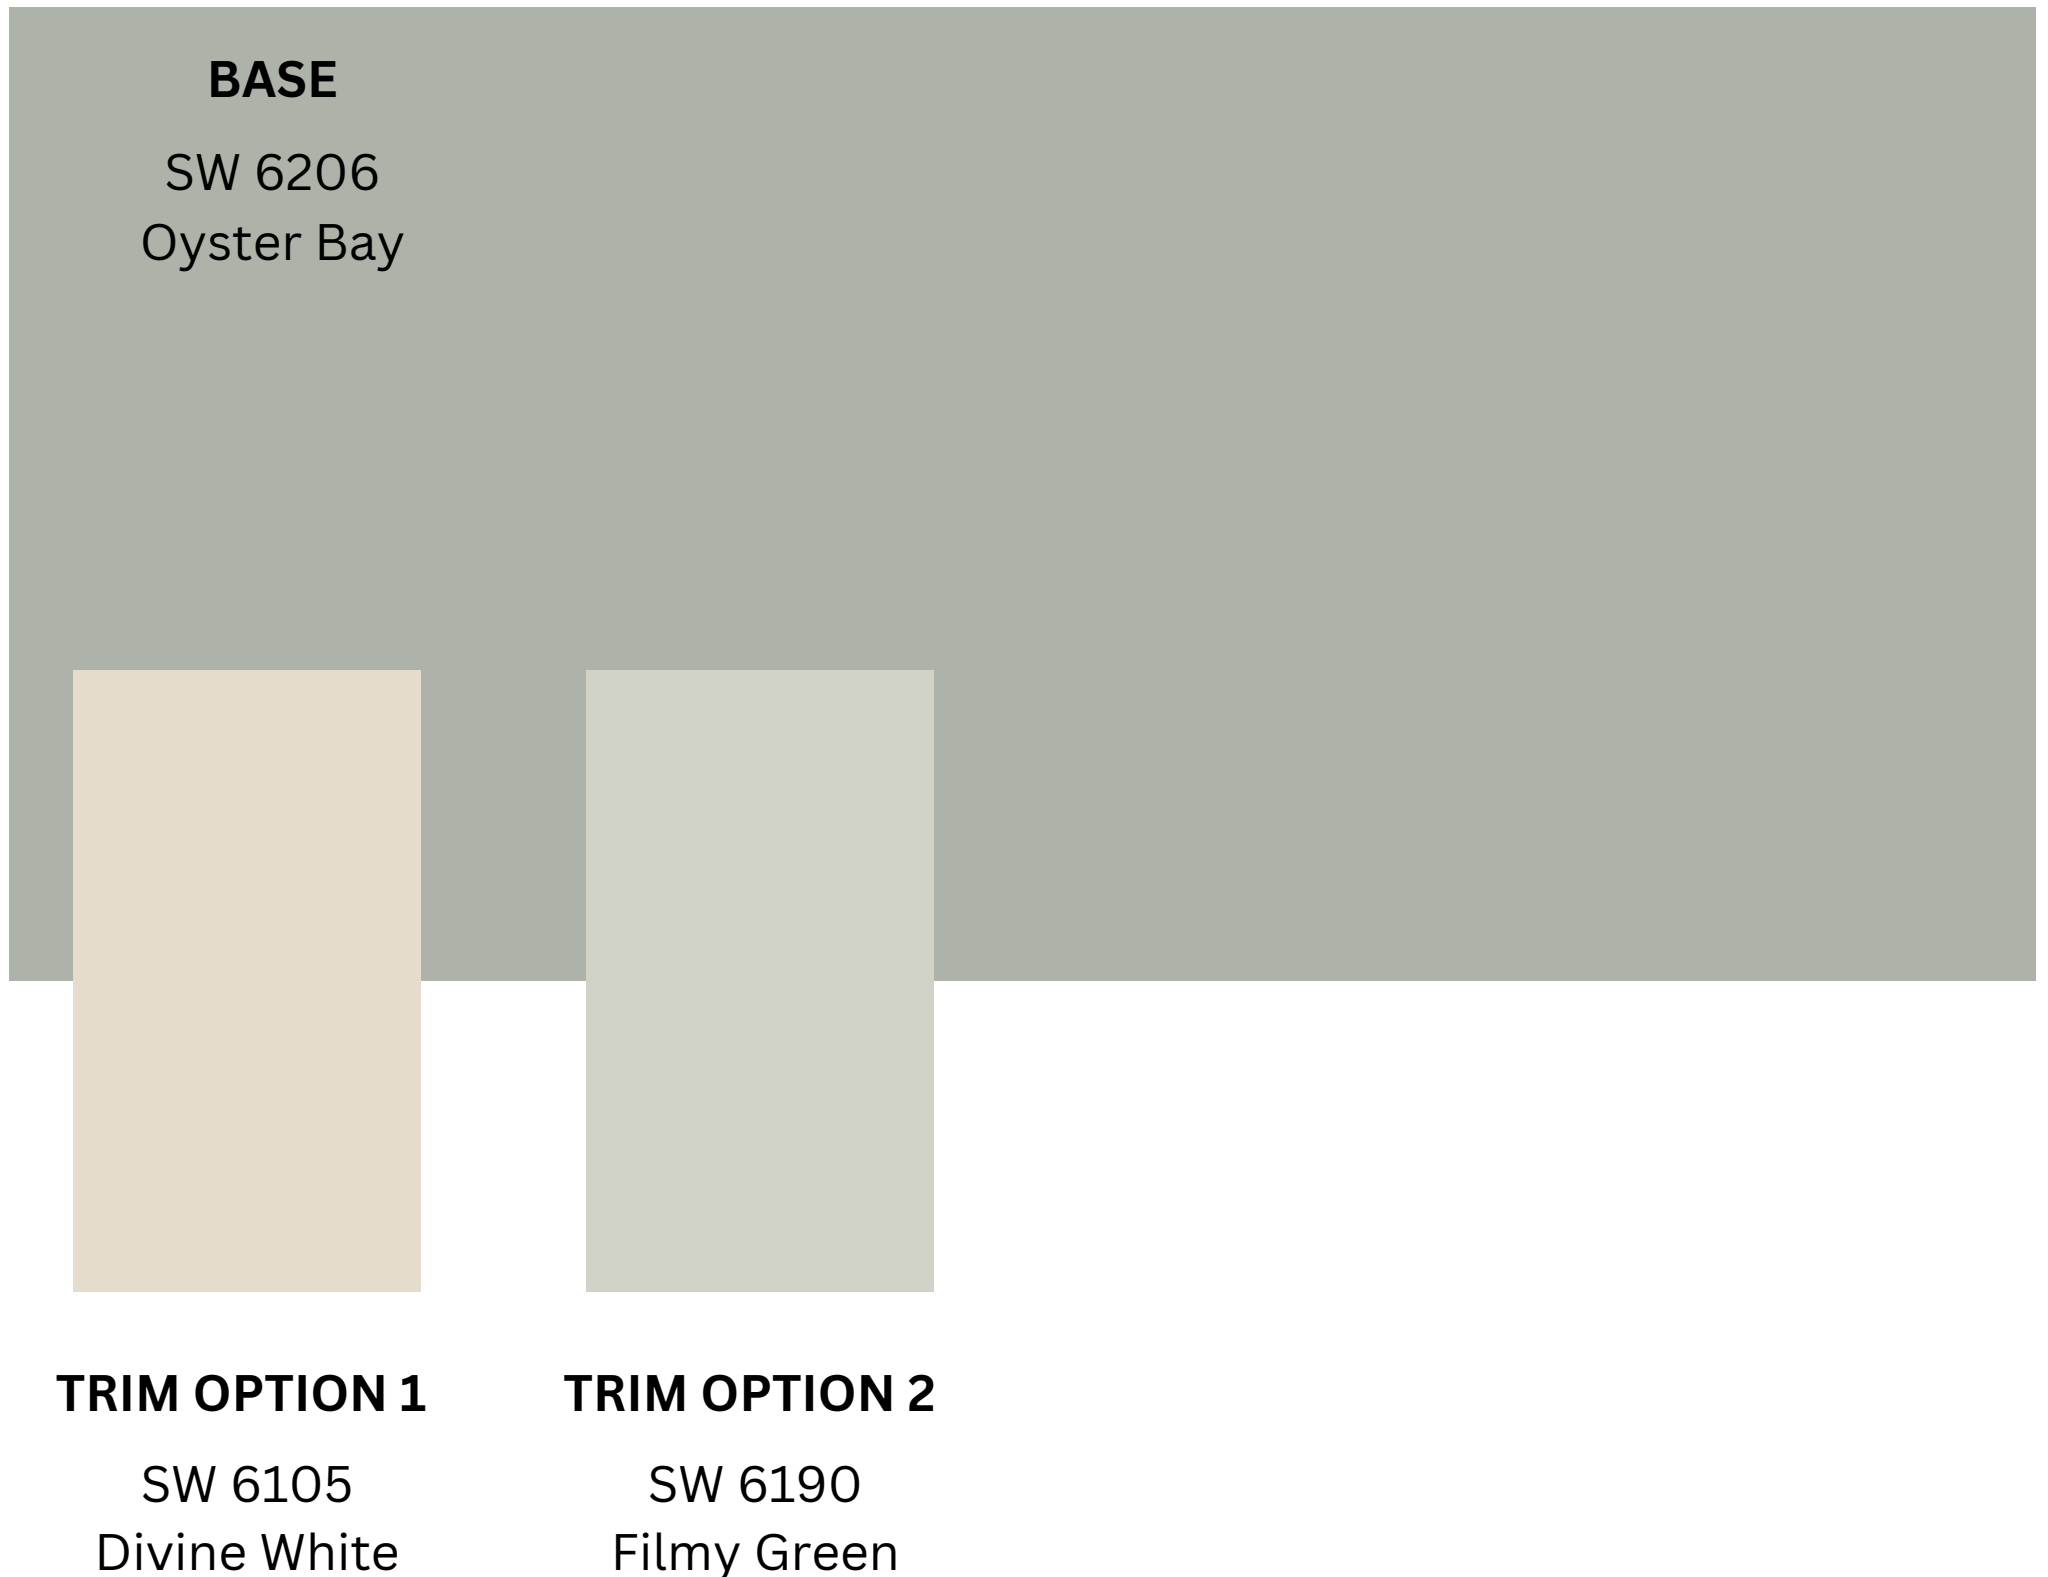

Scheme 11

*Please note that the actual color will vary from on-screen representation.
To confirm your color choices before purchasing, we recommend visiting the
Sherwin-Williams store to view a physical color sample.*