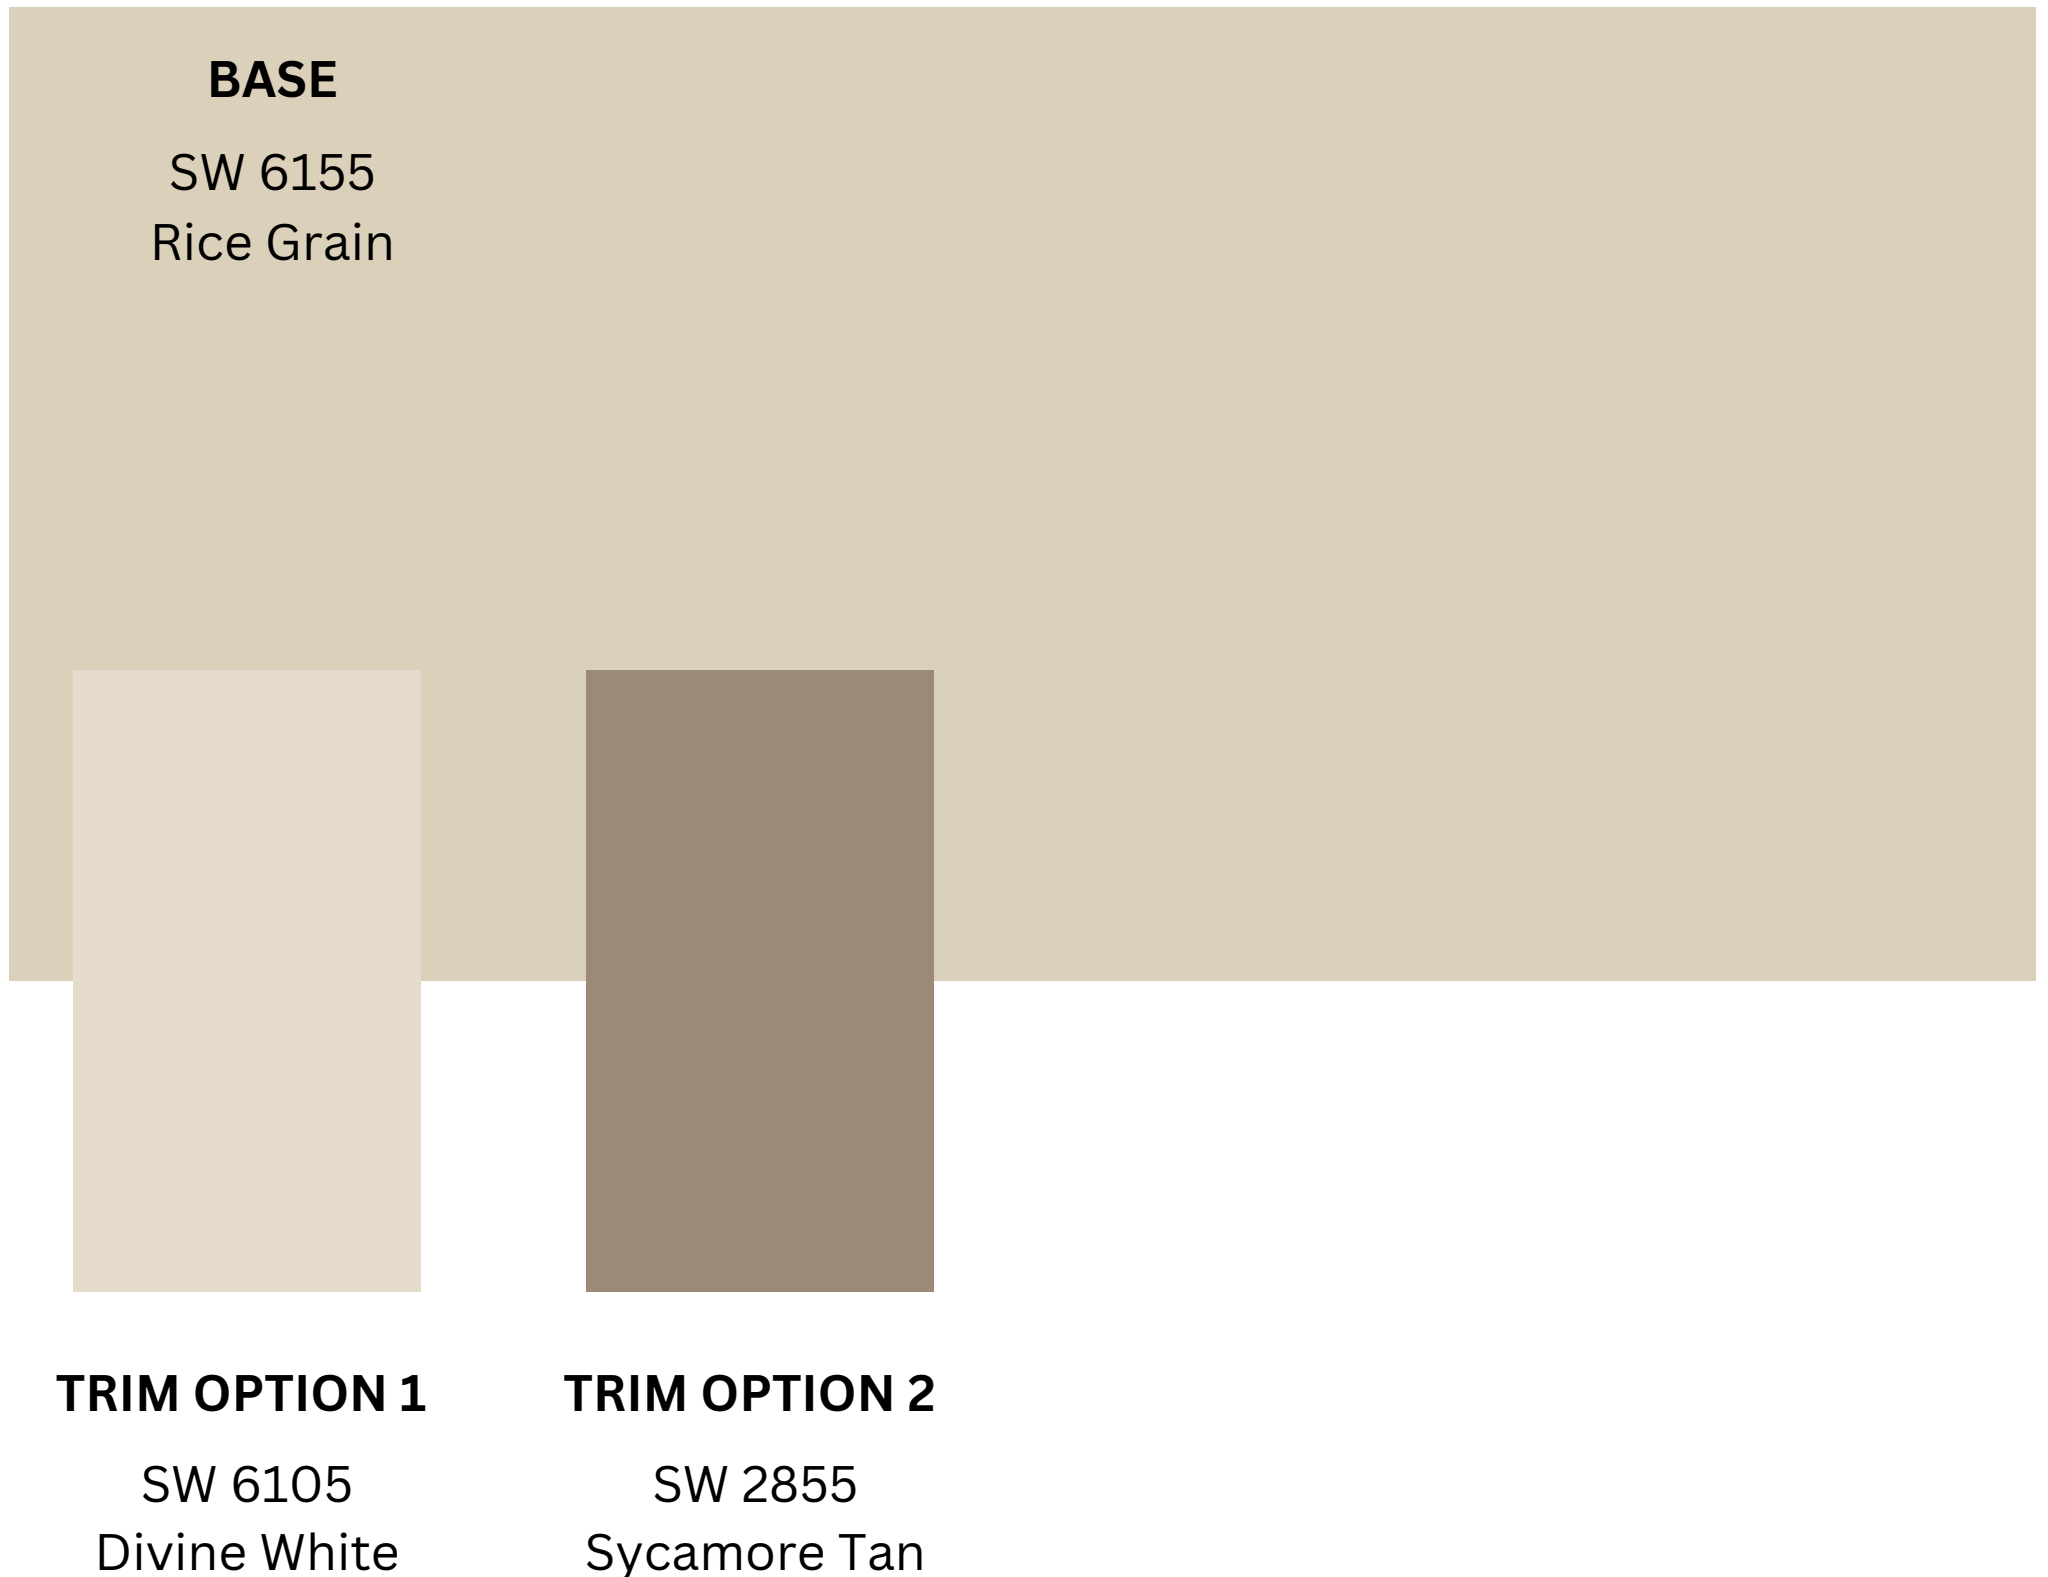

Scheme 3

*Please note that the actual color will vary from on-screen representation.
To confirm your color choices before purchasing, we recommend visiting the
Sherwin-Williams store to view a physical color sample.*

Scheme 4

BASE

SW 6148
Wool Skein

TRIM OPTION 1

SW 6150
Universal Khaki

TRIM OPTION 2

SW 2835
Craftsman Brown

*Please note that the actual color will vary from on-screen representation.
To confirm your color choices before purchasing, we recommend visiting the
Sherwin-Williams store to view a physical color sample.*

Scheme 5

*Please note that the actual color will vary from on-screen representation.
To confirm your color choices before purchasing, we recommend visiting the
Sherwin-Williams store to view a physical color sample.*