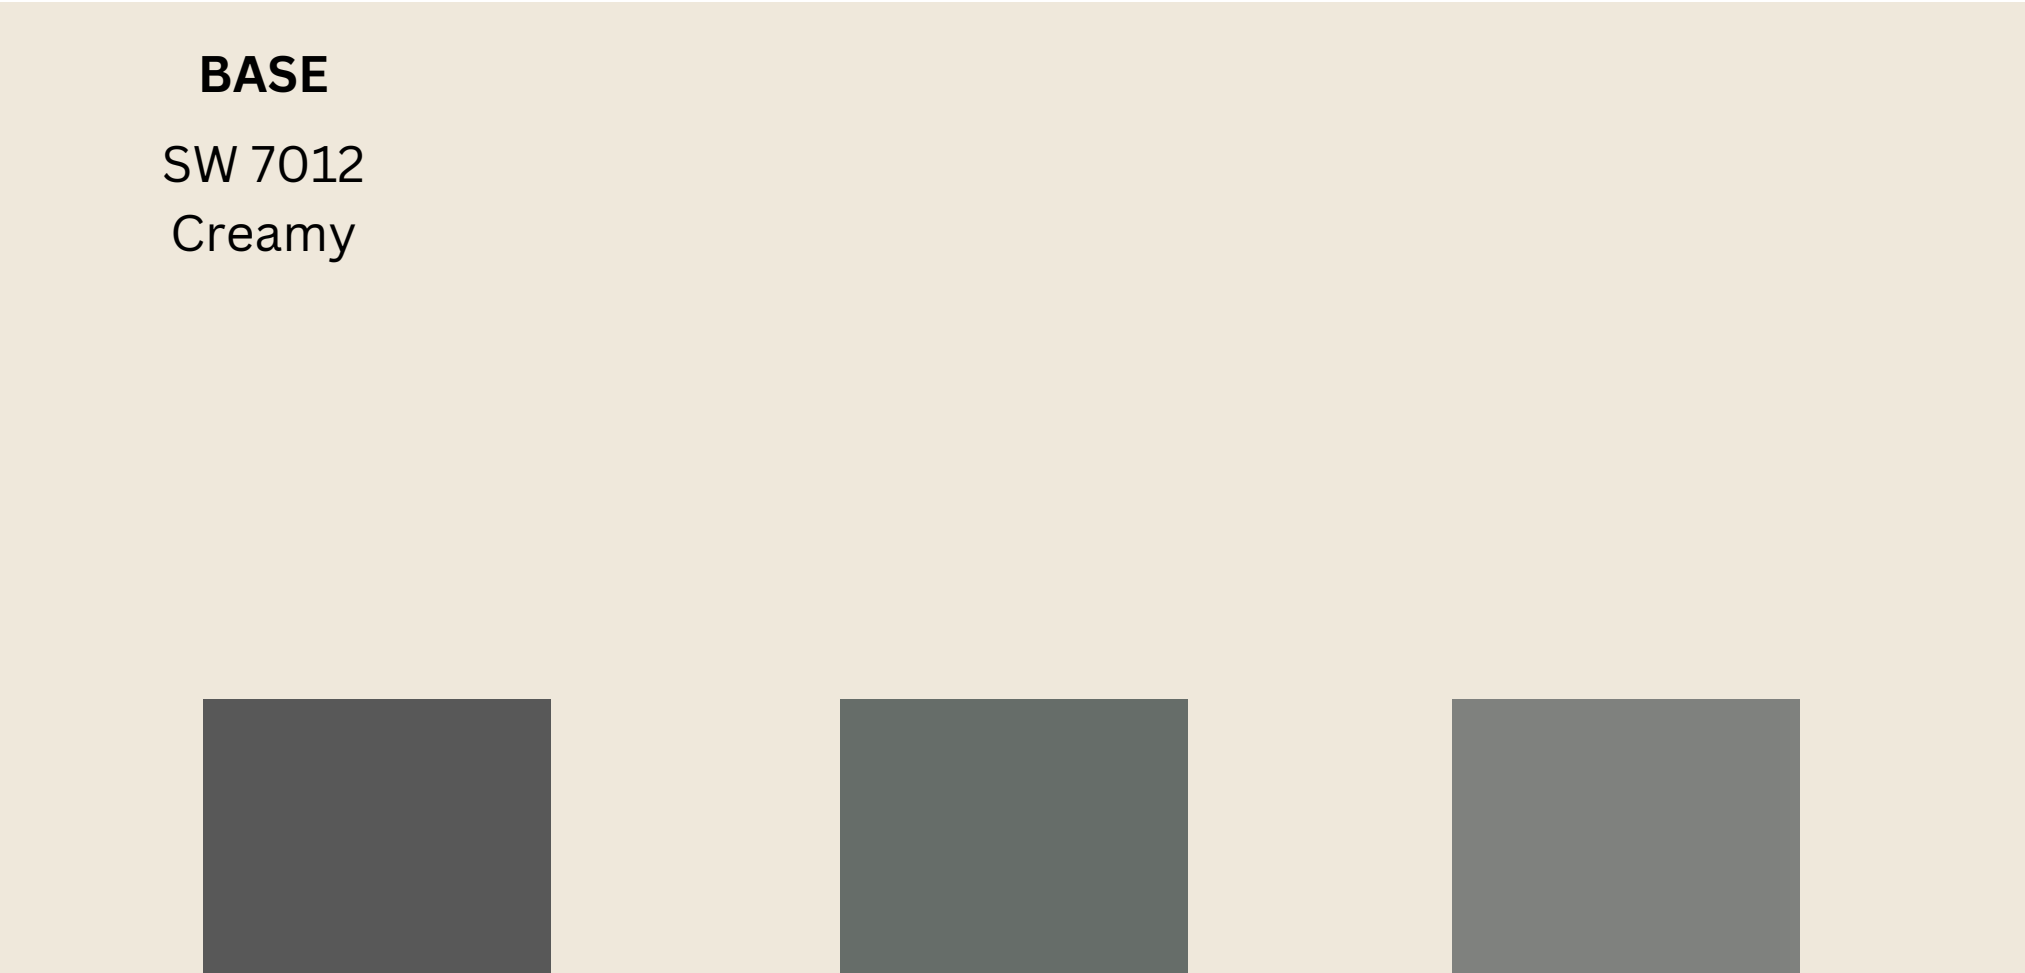

Scheme F

Modern Colors

BASE
SW 7012
Creamy