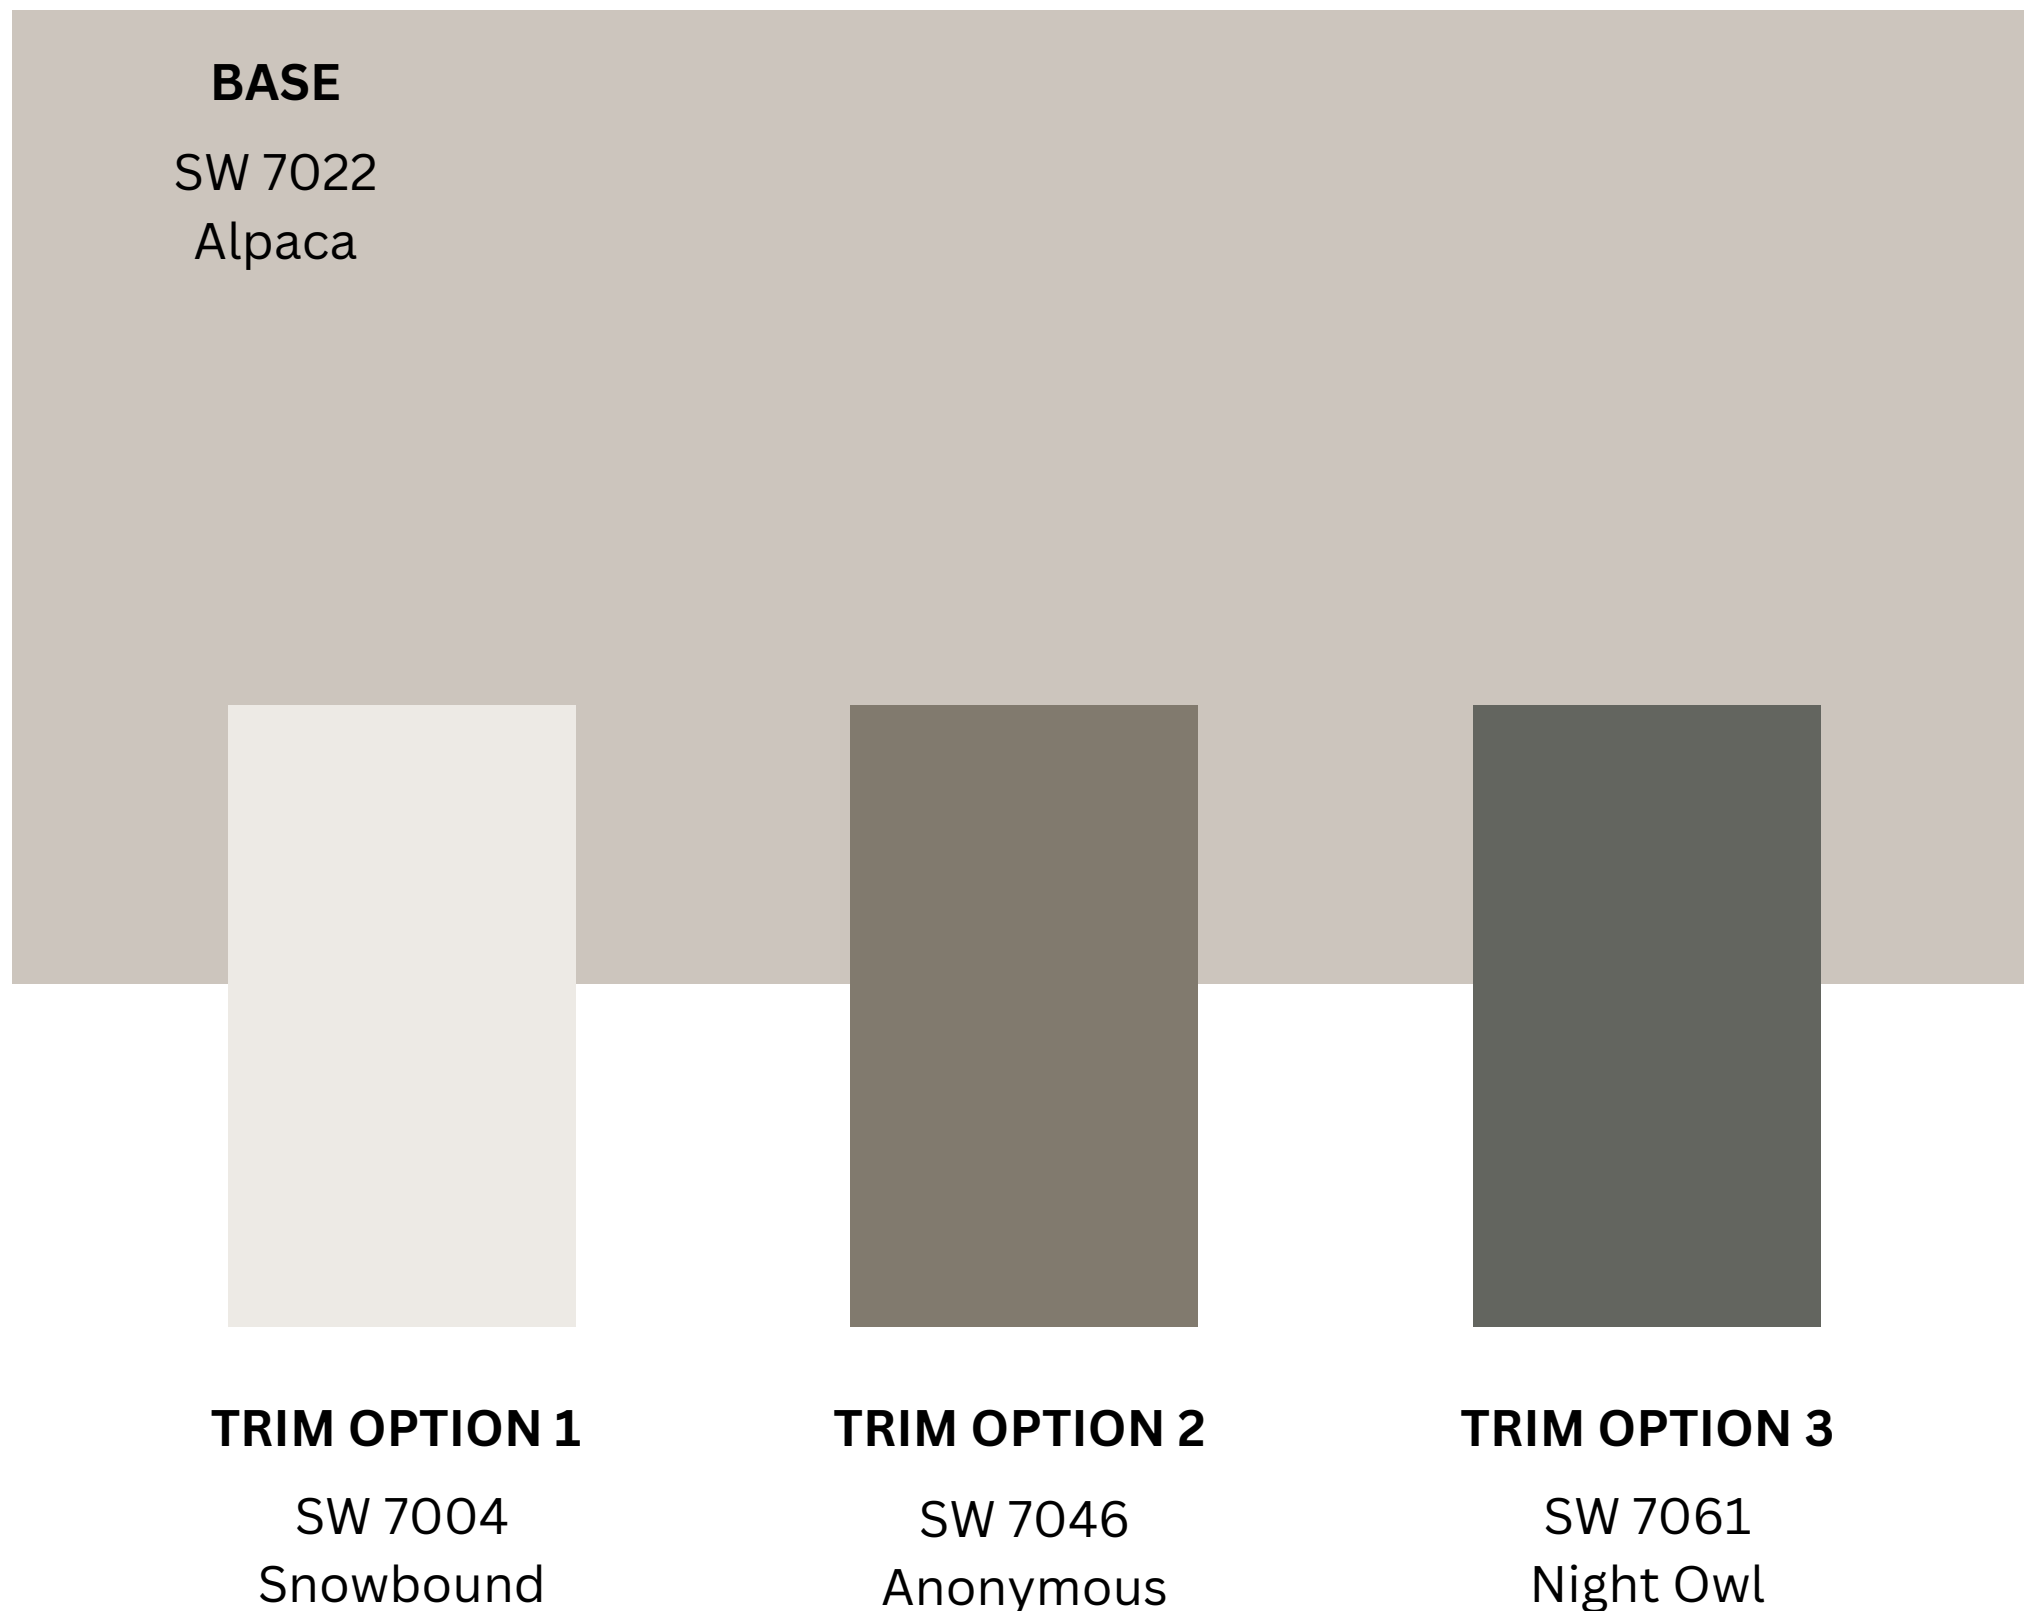

Scheme H

BASE

SW 9109
Natural Linen

TRIM OPTION 1

SW 6005
Folkstone

TRIM OPTION 2

SW 7047
Porpoise

TRIM OPTION 3

SW 7501
Threshold Taupe

*Please note that the actual color will vary from on-screen representation.
To confirm your color choices before purchasing, we recommend visiting the
Sherwin-Williams store to view a physical color sample.*

Scheme I

Modern Colors

Please note that the actual color will vary from on-screen representation. To confirm your color choices before purchasing, we recommend visiting the Sherwin-Williams store to view a physical color sample.